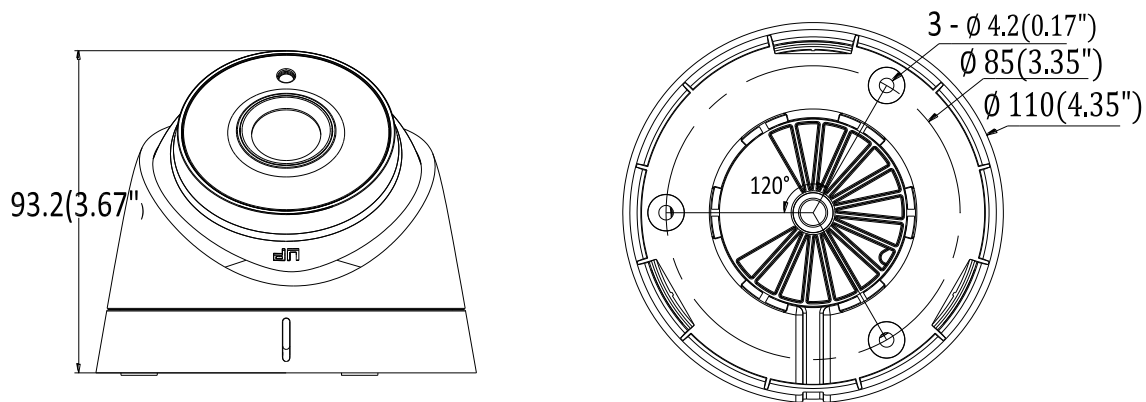

## Specifications

<b>Camera</b>	
Image Sensor	2MP CMOS Image Sensor
Signal System	PAL/NTSC
Frame Rate	PAL: 1080p@25fps NTSC: 1080p@30fps
Resolution	1920 (H) × 1080 (V)
Min. illumination	0.01 Lux @(F1.2, AGC ON), 0 Lux with IR
Shutter Time	1/25 (1/30) s to 1/50,000 s
Lens	2.8 mm, 3.6 mm, 6 mm fixed lens
Horizontal Field of View	103 ° (2.8 mm), 82.2 ° (3.6 mm), 54 ° (6 mm)
Lens Mount	M12
Day & Night	IR cut filter
Angle Adjustment	Pan: 0 to 360°, Tilt: 0 to 75°, Rotation: 0 to 360°
Synchronization	Internal synchronization
<b>Menu</b>	
AGC	Low/middle/high
Day/Night Mode	Smart/color/BW(Black and White)
Backlight Compensation	Yes
DWDR	Yes
Language	English
Functions	Brightness, Sharpness, DNR, Mirror
<b>Interface</b>	
Video Output	1 HD analog output
<b>General</b>	
Operating Conditions	-20 °C to 45 °C (-4 °F to 113 °F), Humidity 90% or less (non-condensing)
Power Supply	12 VDC±15%
Power Consumption	Max. 4 W
Ingress Protection	IP66
Material	Plastic
IR Range	Up to 20 m
Dimension	Φ 110 mm × 93.2 mm(Φ 4.33 " × 3.67 ")
Weight	Approx. 350 g (0.77 lb.)

## Dimensions