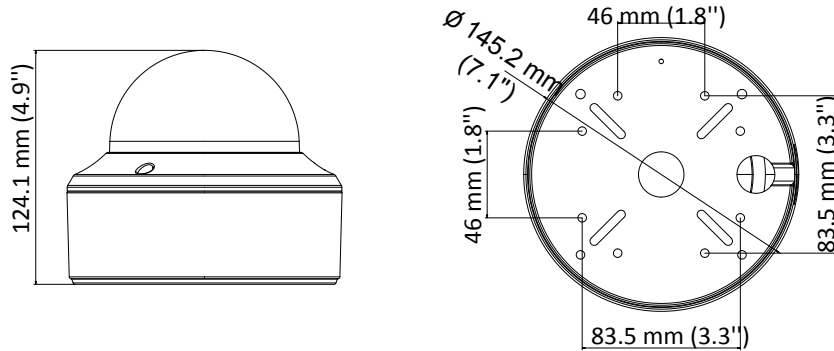

Order Models

DS-2CE56D0T-VPIR3E

Dimension