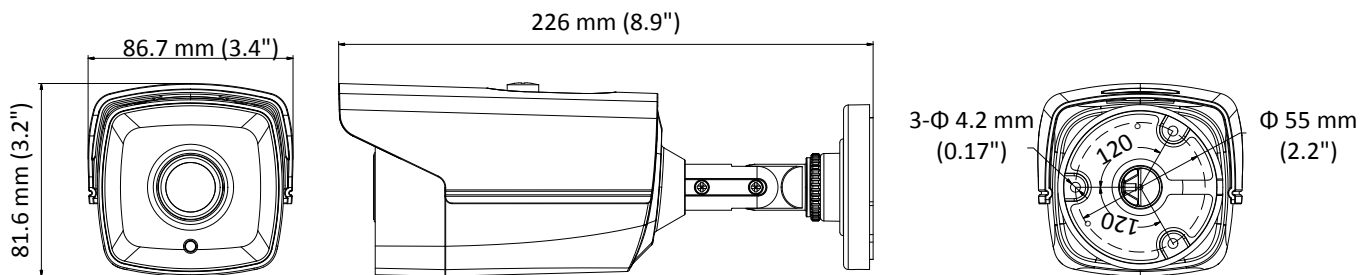

### Key Features

- 2 megapixel high performance CMOS
- Analog HD output, up to 1080p resolution
- Day/Night switch
- EXIR 2.0, smart IR, up to 20 m IR distance
- Switchable TVI/AHD/CVI/CVBS
- IP66

## Specifications

<b>Camera</b>	
Image Sensor	2MP CMOS Image Sensor
Signal System	PAL/NTSC
Frame Rate	PAL: 1080p@25fps NTSC: 1080p@30fps
Resolution	1920 (H) × 1080 (V)
Min. illumination	0.01 Lux@(F1.2,AGC ON),0 Lux with IR
Shutter Time	1/25 (1/30) s to 1/50,000 s
Lens	2.8 mm, 3.6 mm, 6 mm fixed lens
Horizontal Field of View	103° (2.8 mm), 82.2° (3.6 mm), 54° (6 mm)
Lens Mount	M12
Day & Night	IR cut filter
Angle Adjustment	Pan: 0° to 360°, Tilt: 0° to 180°, Rotation: 0° to 360°
Synchronization	Internal synchronization
<b>Menu</b>	
AGC	Low/middle/high
Day/Night Mode	Smart/color/BW(Black and White)
Backlight Compensation	Yes
DWDR	Yes
Language	English
Functions	Brightness, Sharpness, DNR, Mirror
<b>Interface</b>	
Video Output	1 HD analog output
Switch Button	TVI/AHD/CVI/CVBS
<b>General</b>	
Operating Conditions	-40 °C to 60 °C (-40 °F to 140 °F), Humidity: 90% or less (non-condensation)
Power Supply	12 VDC ± 15%
Power Consumption	Max. 4 W
Ingress Protection	IP66
Material	Front cover: Metal Main Body: Plastic Bracket: Metal
IR Range	Up to 20 m
Dimensions	86.7 mm × 81.6 mm × 226 mm(3.4" × 3.2" × 8.9")
Weight	Approx. 430 g (0.95 lb.)

## Dimensions