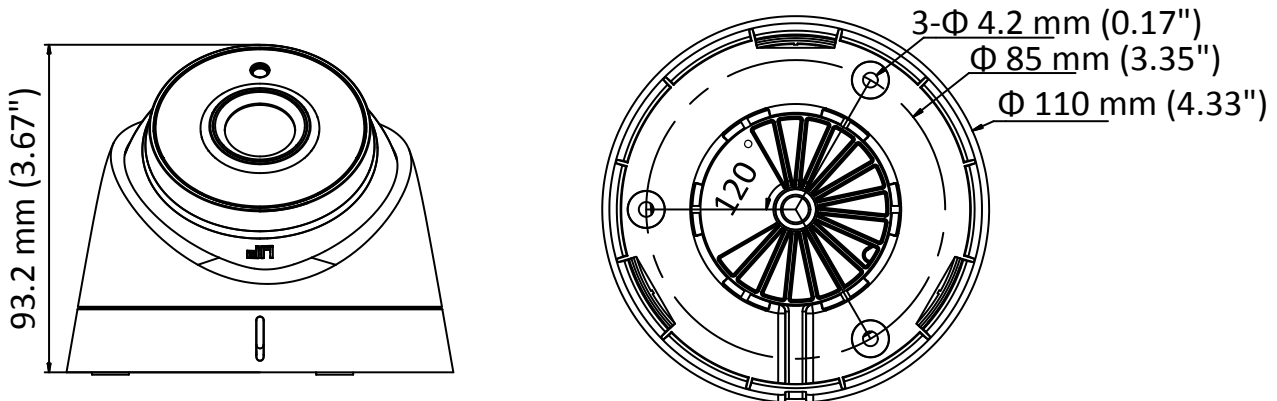

Dimensions