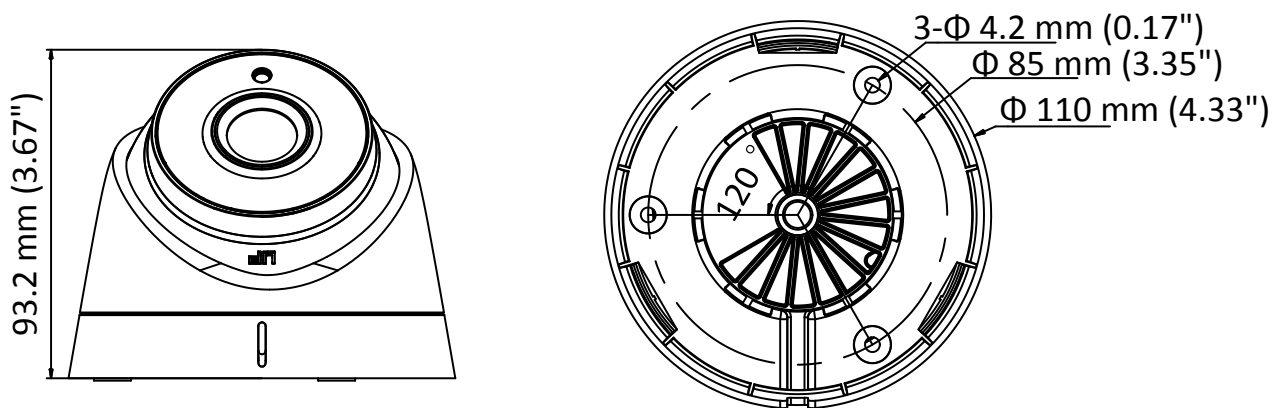

## Specifications

<b>Camera</b>	
Image Sensor	2 MP CMOS image sensor
Signal System	PAL/NTSC
Frame Rate	PAL: 1080p@25fps NTSC: 1080p@30fps
Resolution	1920 (H) × 1080 (V)
Min. illumination	0.01 Lux @ (F1.2, AGC ON), 0 Lux with IR
Shutter Time	1/25(1/30) s to 1/50,000 s
Lens	3.6mm, 2.8 mm, 6 mm, 8 mm, 12 mm fixed lens
Horizontal Field of View	103° (2.8 mm), 82.2°(3.6mm), 54°(6mm), 37.7°(8mm), 24.2°(12 mm)
Lens Mount	M12
Day & Night	IR cut filter
Angle Adjustment	Pan: 0° to 360°, Tilt: 0° to 75°, Rotation: 0° to 360°
Synchronization	Internal synchronization
<b>Menu</b>	
AGC	Low/middle/high
Day/Night Mode	Smart/color/BW(Black and White)
Backlight Compensation	Yes
DWDR	Yes
Language	English
Functions	Brightness, Sharpness, DNR, Mirror
<b>Interface</b>	
Video Output	1 HD analog output
Switch Button	TVI/AHD/CVI/CVBS
<b>General</b>	
Operating Conditions	-40 °C to 60 °C (-40 °F to 140 °F), Humidity: 90% or less (non-condensation)
Power Supply	12 V DC ± 15%
Power Consumption	Max. 4 W
Ingress Protection	IP66
Material	Plastic
IR Range	Up to 40 m
Dimension	Φ110 mm × 93.2 mm (4.33" × 3.67")
Weight	350 g (0.77 lb.)

## Dimensions