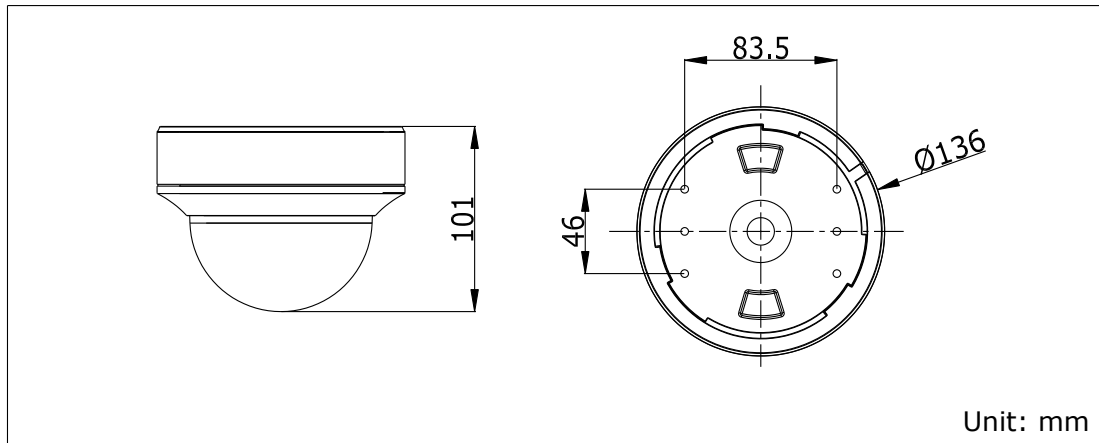

## Specifications

<b>Camera</b>	
Image Sensor	2MP CMOS image sensor
Signal System	PAL/NTSC
Effective Pixels	1920 (H) × 1080 (V)
Min. illumination	0.01 Lux@(F1.2,AGC ON), 0 Lux with IR
Shutter Time	1/25 (1/30) s to 1/50,000 s
Lens	2.8 - 12 mm @ F1.4
	Angle of view: 102.25° - 32°
Lens Mount	Φ14
Day & Night	ICR
Angle Adjustment	Pan: 0° to 340°, Tilt: 0° to 75°, Rotation: 0° to 355°
Synchronization	Internal synchronization
Video Frame Rate	1080p@25fps/1080p@30fps
HD Video Output	1 analog HD output
S/N Ratio	>62 dB
<b>General</b>	
Operating Conditions	-40 °C to 60 °C (-40 °F to 140 °F), Humidity 90% or less (non-condensation)
Power Supply	12 VDC ± 15%
Power Consumption	Max. 4 W
IR Range	Up to 30 m
Dimensions	Φ136 × 101 mm (Φ 5.35" × 3.98")
Weight	600 g

## Dimensions