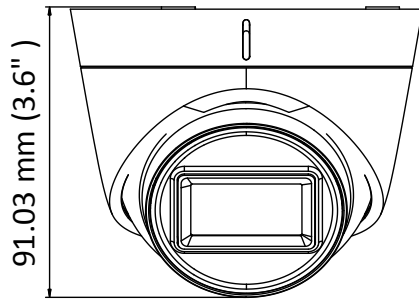

Order Model

DS-2CE78D3T-IT3F

Dimension