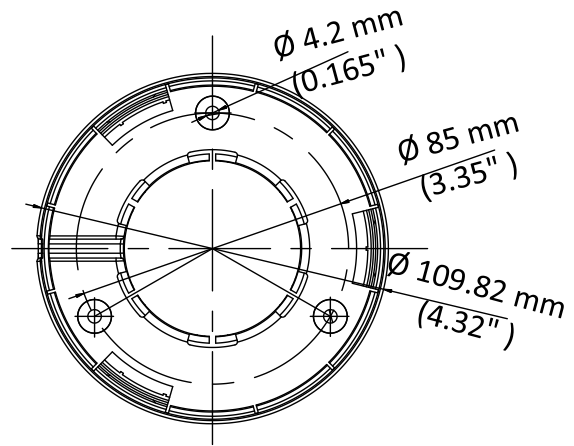

Order Model

DS-2CE78D3T-IT3F

Dimension