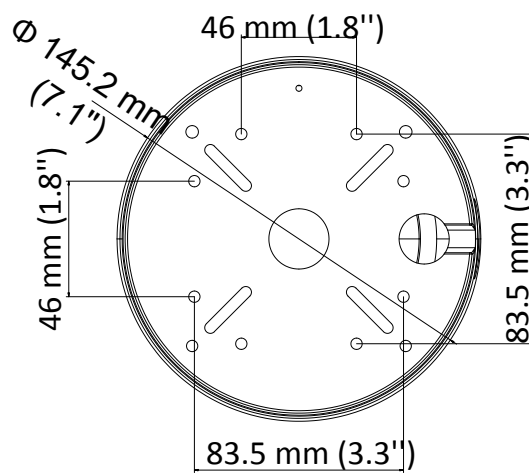

Order Model

DS-2CE56H0T-VPIT3ZF, DS-2CE56H0T-AVPIT3ZF

Dimension