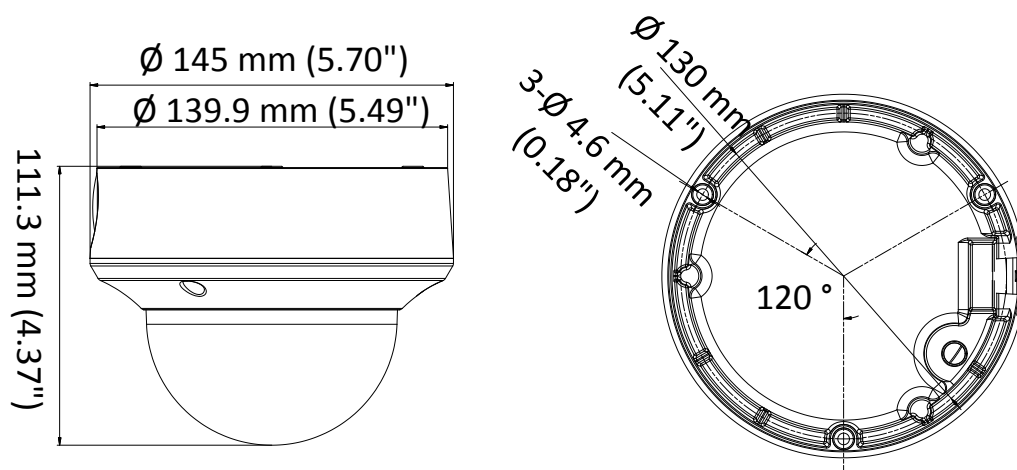

Order Model

DS-2CE5AH0T-VPIT3ZF, DS-2CE5AH0T-AVPIT3ZF

Dimension