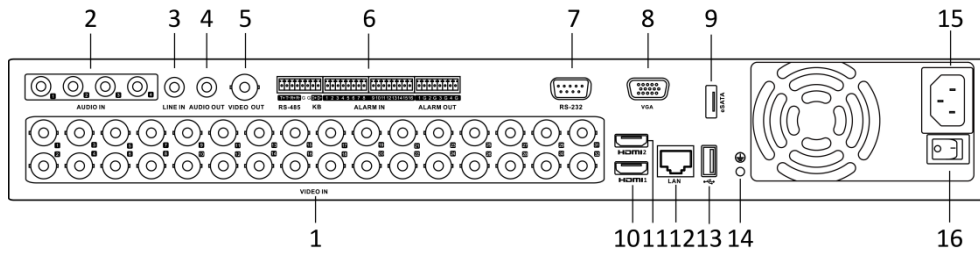

Physical Interfaces

NOTE The rear panel of DS-7324HQHI-K4 provides 24 video input interfaces.

Index	Description	Index	Description
1	VIDEO IN	9	eSATA Interface
2	AUDIO IN, RCA Connector	10	HDMI1 Interface
3	LINE IN	11	HDMI2 Interface
4	AUDIO OUT	12	LAN Network Interface
5	VIDEO OUT	13	USB Interface
6	RS-485 Serial Interface, Keyboard Interface, ALARM IN and ALARM OUT	14	GND
7	RS-232 Serial Interface	15	100 to 240 VAC Power Input
8	VGA Interface	16	Power Switch