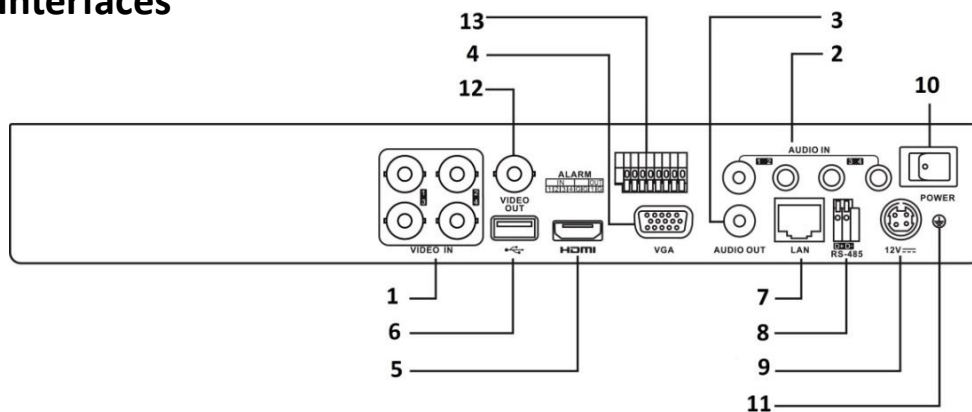

Physical Interfaces

*: The rear panel of iDS-7208HUHI-K1/4S provides 8 video input interfaces.

No.	Description	No.	Description
1	VIDEO IN	8	RS-485 Serial Interface
2	AUDIO IN, RCA Connector	9	12 VDC Power Input
3	AUDIO OUT, RCA Connector	10	Power Switch
4	VGA Interface	11	GND
5	HDMI Interface	12	VIDEO OUT
6	USB Interface	13	Alarm In/Out
7	LAN Network Interface