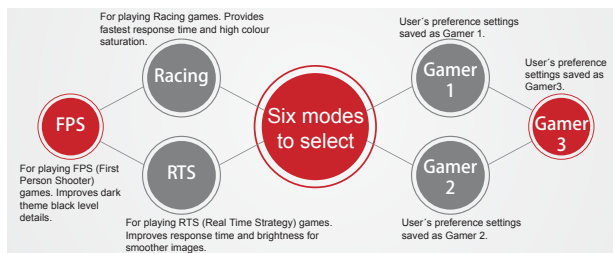

Flicker Free Technology

Most LED monitors use PWM (pulse width modulation) to control brightness; the pulsing creates flicker that may cause discomfort, headaches and eye strain, especially in low-light environments. Flicker Free technology uses a smooth DC (direct current) backlight system.

Ordinary Monitor

AOC Monitor

Game Mode

Game Colour

With AOC Game Colour, adjust colour saturation and grey level with 20 levels of detail for a better game experience.

AOC Shadow Control

AOC Shadow Control enables fast adjustment of the in-game image to improve areas of the screen that are too dark or washed out, without affecting the rest of the screen.

● If picture is too dark to see the details clearly, adjust the level up to have a better view of the dark area.

● If picture is too bright and wash out, adjust the level down to provide dark definition.