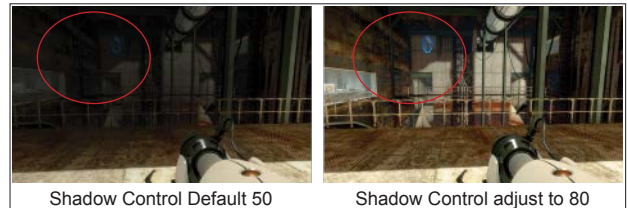

Ordinary Monitor

AOC Monitor

Game Mode

Game Colour

With AOC Game Colour, adjust colour saturation and grey level with 20 levels of detail for a better game experience.

AOC Shadow Control

AOC Shadow Control enables fast adjustment of the in-game image to improve areas of the screen that are too dark or washed out, without affecting the rest of the screen.

● If picture is too dark to see the details clearly, adjust the level up to have a better view of the dark area.

● If picture is too bright and wash out, adjust the level down to provide dark definition.