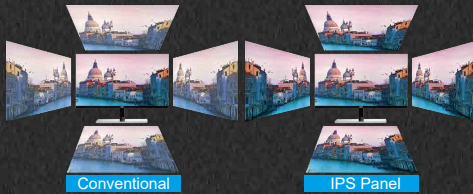

AOC

B1
SERIES

COMFORTABLE AND SUPER SLIM

27B1H

- > IPS Panel
- > Frameless
- > Slim
- > VGA & HDMI
- > Low Blue Mode & Flicker Free

IPS WIDE VIEW

LOW BLUE MODE

FLICKER FREE

ULTRA NARROW
BORDER

ULTRA SLIM

HDMI™
HIGH-DEFINITION MULTIMEDIA INTERFACE

vision at Heart

► Features

IPS WIDE VIEW

IPS Panel

High contrast ratio images look brighter, sharper, more detailed and vivid.

IPS Screen viewing angle of 178°

ULTRA SLIM

Ultra Slim

Super slim design at just 13mm thin.

ULTRA NARROW BORDER

Narrow Bezel, Narrow Black Border

1.5mm ultra narrow bezel and 5mm narrow black border.

FLICKER FREE

Ordinary Monitor

AOC Monitor

AOC MENU

i-Menu

Included PC software allows the user to change the OSD settings using their mouse.

► Specifications

Model Name	27B1H
Panel Size	27" / 686mm
Pixel Pitch (mm)	0.3114 (H) × 0.3114 (V)
Effective Viewing Area (mm)	597.88 (H) × 336.31 (V)
Brightness (typical)	250 cd/m ²
Contrast Ratio	1000:1 (Typical) 20 Million : 1(DCR)
Smart Response	9ms (GtG)
Viewing Angle	178° (H) / 178° (V) (CR > 10)
Color Gamut	NTSC 82% (CIE1976) / sRGB 100% (CIE1931)
Optimum Resolution	1920 x 1080 @ 60Hz
Display Colors	16.7 Million
Signal Input	VGA, HDMI 1.4
Power Supply	19VDC, 1.9A
Smart Power Mode: Typical	23W
Built-in Speakers	no
Regulatory Approvals	BSMI / KC / KCC / e-Standby / RCM / MEPS / CE / FCC
Wall-Mount	no
Cabinet Color	Black
Adjustable Stand	Tilt: -4° ~ 21.5°
Product with Stand (mm)	460.1 (H) × 613.1 (W) × 199.8 (D)
Packaging (mm)	527 (H) × 686 (W) × 134 (D)
Weight (Net /Gross) kg	3.2 / 5.1