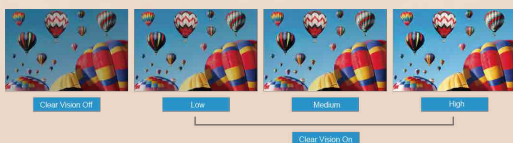

Clear Vision

The image performance engine can upscale Standard Definition (SD) sources to High Definition (HD) for sharper, more vivid viewing.