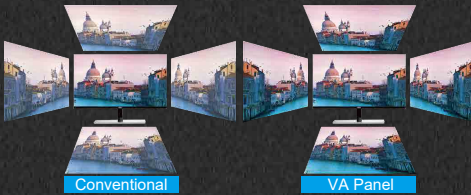

vision at Heart

**CURVED MONITOR**

The screen is slightly curved, creating a naturally more immersive viewing experience.

### VA Panel

High contrast ratio images look brighter, sharper, more detailed and vivid.

VA Screen viewing angle of 178°