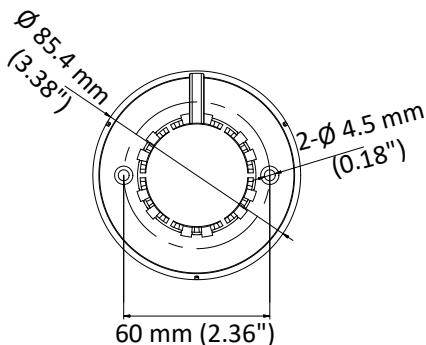

XC4112 – 720p TVI/AHD & Analog IR Dome Camera

720p TVI/AHD/CVI+ Analog

1.0MP

300m by RG6

IP66

TDN

20m IR

Features

- 1.0 Megapixel CMOS Sensor
- **720p TVI/AHD/CVI** or
- **700 TVL Analog** output
- 300m cable distance by RG6
- 3.6mm Fixed Lens
- 2D-DNR
- TDN (True Day & Night) or Filter Change
- LED Array
- 0 Lux up to 20m
- IP66 Weatherproof
- Wall/Ceiling Mount

DIMENSION

SPECIFICATION

Model	XC4112
Image Sensor	1.0MP CMOS Sensor
Resolution	720p, 1296x732 Pixels
Shutter	1/25s ~ 1/50,000s
Lens	M12 3.6mm Fixed Lens
Video Output	720p TVI/AHD or CVBs @25fps
Day & Night	Filter Change or True Day&Night (TDN)
Minimum Illumination	0 Lux up to 20m
LEDs	850nm IR LED Array
S/N Ratio	>62 DB
Casing	Aluminum Body / ABS Base
Working Environment	-20° ~ +60°C, Non-Condensing
Power	12VDC, Max. 340mA
Dimension (mm)	Φ86 x 77(H) mm, 190g