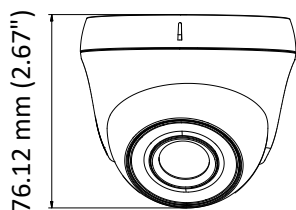

- 1.0 Megapixel CMOS Sensor
- **720p TVI/AHD/CVI** or
- **700 TVL Analog** output
- 300m cable distance by RG6
- 3.6mm Fixed Lens
- 2D-DNR
- TDN (True Day & Night) or Filter Change
- LED Array
- 0 Lux up to 20m
- IP66 Weatherproof
- Wall/Ceiling Mount

DIMENSION

SPECIFICATION

Model	XC4112
Image Sensor	1.0MP CMOS Sensor
Resolution	720p, 1296x732 Pixels
Shutter	1/25s ~ 1/50,000s
Lens	M12 3.6mm Fixed Lens
Video Output	720p TVI/AHD or CVBs @25fps
Day & Night	Filter Change or True Day&Night (TDN)
Minimum Illumination	0 Lux up to 20m
LEDs	850nm IR LED Array
S/N Ratio	>62 DB
Casing	Aluminum Body / ABS Base
Working Environment	-20° ~ +60°C, Non-Condensing
Power	12VDC, Max. 340mA
Dimension (mm)	Φ86 x 77(H) mm, 190g