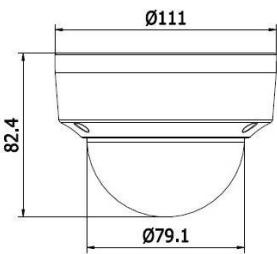

### Features

- **4MP** 2560x1440 @25fps
- **H.265+** compression
- ONVIF compatible
- 4mm Fixed Lens
- **120dB WDR**, 3D-DNR, DSS
- ROI, Mirror, Privacy Mask
- 10/100 Base-T
- Day&Night by Filter Change
- LED Array, 0 Lux up to 20m
- Support uSD card up to 128GB
- 3-Stream
- Smart : Line Crossing, Intrusion & Face Detection
- Vandal Resistant

### SPECIFICATION

Model	CNC4510-II
Image Sensor	1/3" progressive scan CMOS Sensor
Resolution	2560x1440@25fps / 1920x1080@25fps (PAL)
Shuttle	1/3s ~ 1/100,000s
Lens	M12 4mm Fixed Lens
LEDs	850nm IR LED Array
Day & Night	Filter Change or TDN (True Day & Night)
Minimum Illumination	0 Lux up to 20m
Network	10/100-BaseT, RJ45, 32Kbps ~ 16Mbps
Compression	3-Stream. H.264 / H.264+ / H.265 / H.265+
Working Environment	-30°~+60°C, <90° Humidity (Non-Condensing)
Power	POE or 12VDC, Max. 7W (IR-On)
Dimension	111mm(φ) x 82.4mm(H), 300g