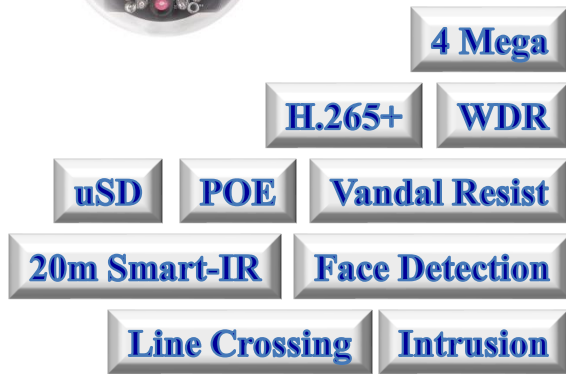

## CNC4510-II – 4MP H.265+ WDR IR Dome Camera

### Features

- **4MP** 2560x1440 @25fps
- **H.265+** compression
- ONVIF compatible
- 4mm Fixed Lens
- **120dB WDR**, 3D-DNR, DSS
- ROI, Mirror, Privacy Mask
- 10/100 Base-T
- Day&Night by Filter Change
- LED Array, 0 Lux up to 20m
- Support uSD card up to 128GB
- 3-Stream
- Smart : Line Crossing, Intrusion & Face Detection
- Vandal Resistant

### SPECIFICATION

Model	CNC4510-II
Image Sensor	1/3" progressive scan CMOS Sensor
Resolution	2560x1440@25fps / 1920x1080@25fps (PAL)
Shuttle	1/3s ~ 1/100,000s
Lens	M12 4mm Fixed Lens
LEDs	850nm IR LED Array
Day & Night	Filter Change or TDN (True Day & Night)
Minimum Illumination	0 Lux up to 20m
Network	10/100-BaseT, RJ45, 32Kbps ~ 16Mbps
Compression	3-Stream. H.264 / H.264+ / H.265 / H.265+
Working Environment	-30°~+60°C, <90° Humidity (Non-Condensing)
Power	POE or 12VDC, Max. 7W (IR-On)
Dimension	111mm(φ) x 82.4mm(H), 300g