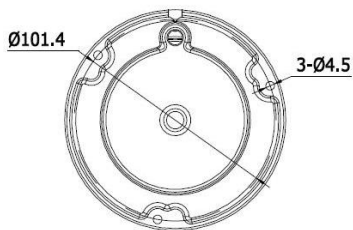

## CNC4510-II – 4MP H.265+ WDR IR Dome Camera

### Features

- **4MP** 2560x1440 @25fps
- **H.265+** compression
- ONVIF compatible
- 4mm Fixed Lens
- **120dB WDR**, 3D-DNR, DSS
- ROI, Mirror, Privacy Mask
- 10/100 Base-T
- Day&Night by Filter Change
- LED Array, 0 Lux up to 20m
- Support uSD card up to 128GB
- 3-Stream
- Smart : Line Crossing, Intrusion & Face Detection
- Vandal Resistant

### SPECIFICATION

Model	CNC4510-II
Image Sensor	1/3" progressive scan CMOS Sensor
Resolution	2560x1440@25fps / 1920x1080@25fps (PAL)
Shuttle	1/3s ~ 1/100,000s
Lens	M12 4mm Fixed Lens
LEDs	850nm IR LED Array
Day & Night	Filter Change or TDN (True Day & Night)
Minimum Illumination	0 Lux up to 20m
Network	10/100-BaseT, RJ45, 32Kbps ~ 16Mbps
Compression	3-Stream. H.264 / H.264+ / H.265 / H.265+
Working Environment	-30°~+60°C, <90° Humidity (Non-Condensing)
Power	POE or 12VDC, Max. 7W (IR-On)
Dimension	111mm(φ) x 82.4mm(H), 300g