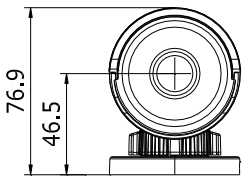

CNC4630 – 6MP H.265+ WDR Weatherproof IR Camera

Features

- **6MP** 3072x2048 @20fps
- **H.265+** Compression
- ONVIF compatible
- 4mm Fixed Lens
- **120dB WDR**, 3D-DNR, DSS
- ROI, Mirror, Privacy Mask
- Dual Stream, 10/100 Base-T
- Day&Night by Filter Change
- LED Array, 0 Lux up to 20m
- Support uSD card up to 128GB
- Reset key
- Smart : Line Crossing, Intrusion & Face Detection
- IP67 Weatherproof

SPECIFICATION

Model	CNC4630
Image Sensor	1/2.9" progressive scan CMOS Sensor
Resolution (PAL)	3072x2048@20fps / 2560x1440@25fps
Shuttle	1/3s ~ 1/100,000s
Lens	M12 4mm Fixed Lens
LEDs	850nm IR LED Array
Day & Night	Filter Change or TDN (True Day & Night)
Minimum Illumination	0 Lux up to 20m
Network	10/100-BaseT, RJ45, 32Kbps ~ 16Mbps
Compression	3-Stream. H.264 / H.264+ / H.265 / H.265+
Working Environment	-30°~+60°C, <90° Humidity (Non-Condensing)
Power	POE or 12VDC, Max. 7W (IR-On)
Dimension	60mm(φ) x 140mm(L), 300g