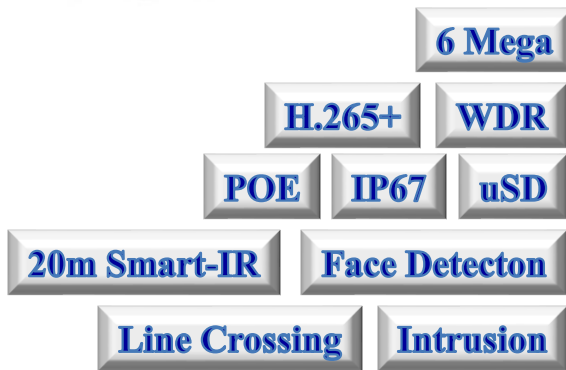

CNC4630 – 6MP H.265+ WDR Weatherproof IR Camera

Features

- **6MP** 3072x2048 @20fps
- **H.265+** Compression
- ONVIF compatible
- 4mm Fixed Lens
- **120dB WDR**, 3D-DNR, DSS
- ROI, Mirror, Privacy Mask
- Dual Stream, 10/100 Base-T
- Day&Night by Filter Change
- LED Array, 0 Lux up to 20m
- Support uSD card up to 128GB
- Reset key
- Smart : Line Crossing, Intrusion & Face Detection
- IP67 Weatherproof

SPECIFICATION

Model	CNC4630
Image Sensor	1/2.9" progressive scan CMOS Sensor
Resolution (PAL)	3072x2048@20fps / 2560x1440@25fps
Shuttle	1/3s ~ 1/100,000s
Lens	M12 4mm Fixed Lens
LEDs	850nm IR LED Array
Day & Night	Filter Change or TDN (True Day & Night)
Minimum Illumination	0 Lux up to 20m
Network	10/100-BaseT, RJ45, 32Kbps ~ 16Mbps
Compression	3-Stream. H.264 / H.264+ / H.265 / H.265+
Working Environment	-30°~+60°C, <90° Humidity (Non-Condensing)
Power	POE or 12VDC, Max. 7W (IR-On)
Dimension	60mm(φ) x 140mm(L), 300g