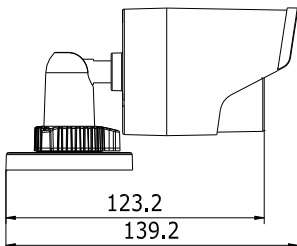

CNC4630 – 6MP H.265+ WDR Weatherproof IR Camera

Features

- **6MP** 3072x2048 @20fps
- **H.265+** Compression
- ONVIF compatible
- 4mm Fixed Lens
- **120dB WDR**, 3D-DNR, DSS
- ROI, Mirror, Privacy Mask
- Dual Stream, 10/100 Base-T
- Day&Night by Filter Change
- LED Array, 0 Lux up to 20m
- Support uSD card up to 128GB
- Reset key
- Smart : Line Crossing, Intrusion & Face Detection
- IP67 Weatherproof

SPECIFICATION

Model	CNC4630
Image Sensor	1/2.9" progressive scan CMOS Sensor
Resolution (PAL)	3072x2048@20fps / 2560x1440@25fps
Shuttle	1/3s ~ 1/100,000s
Lens	M12 4mm Fixed Lens
LEDs	850nm IR LED Array
Day & Night	Filter Change or TDN (True Day & Night)
Minimum Illumination	0 Lux up to 20m
Network	10/100-BaseT, RJ45, 32Kbps ~ 16Mbps
Compression	3-Stream. H.264 / H.264+ / H.265 / H.265+
Working Environment	-30°~+60°C, <90° Humidity (Non-Condensing)
Power	POE or 12VDC, Max. 7W (IR-On)
Dimension	60mm(φ) x 140mm(L), 300g