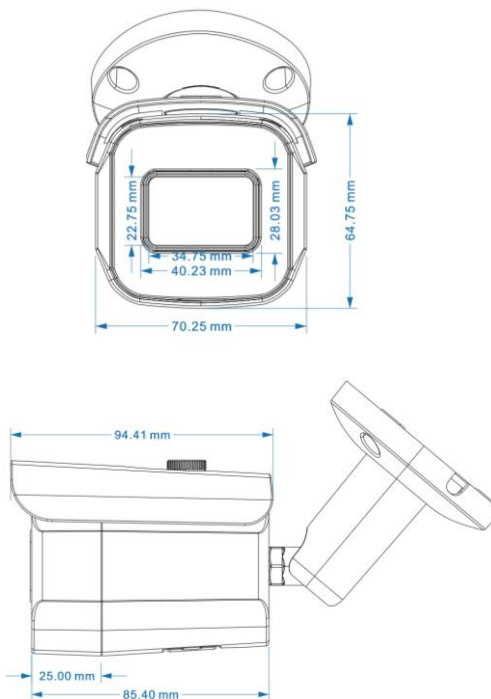

XC2631-SL – 5MP 4in1 STARLIGHT WDR IR Bullet

FEATURES :

- 5 Megapixel **STARLIGHT** Sensor - 5x sensitivity than normal sensor
- Video output selectable :
5MP AHD/TVI @20fps
4MP/2MP AHD/TVI/CVI @25fps
700TVL Analog @25fps
- **3.6mm** Fixed Lens
- 0 Lux up to 20m
- 120dB True **WDR**
- 3D-DNR, DSS, Defog etc
- **UTC** & Joystick OSD control
- Aluminum Casing with Sunshield
- Suitable for Wall / Ceiling Mount
- Best performance <300m by RG6

DIMENSION

SPECIFICATION

Model	XC-2631-SL
Image Sensor	1/2.8" STARVIS Sensor
Resolution	2560x1936 Pixels
Shuttle	1/25s ~ 1/100,000s
Lens	M12 3.6mm Fixed Lens
Video Output	5MPp@20fps AHD/TVI or Analog
Day & Night	Filter Change or True Day&Night (TDN)
Min. Illumination	0 Lux up to 20m
LEDs	2pcs 850nm IR LED Array
S/N Ratio	>52 DB
Casing	Aluminum with Epoxy Powder Coating
W. Environment	-10° ~ +55°C, Non-Condensing
Power	12VDC, Max. 300mA
Dimension (mm)	70mm x 65mm x 160mm(L), 500g