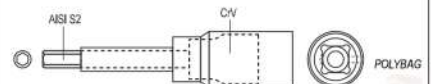

Insulated hexagon socket

3/8" CrV 1000 V

POLYBAG

YATO	Ø	size (mm)	L (mm)	Box
YT-21080	3/8"	4	75	6
YT-21081	3/8"	5	75	6
YT-21082	3/8"	6	75	6
YT-21083	3/8"	8	75	6