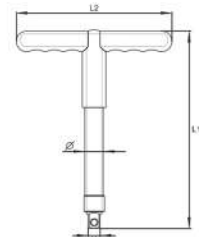

- 1/2" :10,11,12,13,14,17,19,22,24,27,30mm;
- 1/2" (5.5",10");
- 1/2" (12.5 mm);
- 1/2" (210 mm);
- 1/2" (4,5,6,8,10 mm);

YATO	
YT-3869V	1/6

Insulated tool set

3/8" 1000 V CrV

- 3/8" :8,10,12,13,14,17,19,22mm;
- 3/8" (6",10");
- 3/8" (9.5 mm);
- 3/8" (210 mm);
- 3/8" (4,5,6,8 mm);

YATO	
YT-3863V	1/6

Insulated tool set

1000 V CrV

- 1/4" :5/16" :3/8" :1/2" :9/16" ; 3/8" :7,8,10,12,14 ;
- 3/8" (10 mm); 7 mm;8 mm;10 mm;12 mm;14 mm;
- L (200 mm); L (165 mm);
- L (220 mm); L (220 mm);
- 0.8x4x100mm;1.0x5.5x125mm;
- PH1x100mm; PH2x100 ;
- 3/8" (10 mm); 3/8" (10 mm);

YATO	
YT-3875V	1/4

Insulated hexagon socket

CrV 1000 V

YATO		H	L1 (mm)	L2 (mm)	Ø (mm)	
YT-21095	3/8"	(9.5 mm)	207	160	15.6	4/32
YT-21096	1/2"	(12.7 mm)	207	160	19.3	4/32

VDE Insulated screwdrivers set

12 PCS CrV 1000 V