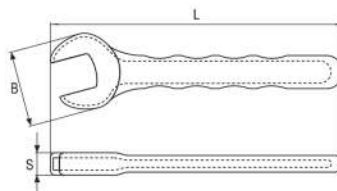

Voltage tester: 1pc
hand shank: 1pc

YATO	
YT-28293	10

Insulated adjustable wrench

CrV 1000 V

POLYBAG

YATO	size(mm)	L(mm)	
YT-20940	8"	200	6
YT-20941	10"	250	6
YT-20942	12"	300	6

Insulated open end wrench

CrV 1000 V

POLYBAG

YATO	Ø (mm)	L (mm)	B (mm)	S (mm)	
YT-20950	6	90	23	7.0	6/108
YT-20951	7	90	25	7.0	6/108
YT-20952	8	100	27	7.5	6/108
YT-20953	9	100	29	7.5	6/108
YT-20954	10	110	31	8.0	6/108
YT-20955	11	110	34	8.5	6/108
YT-20956	12	130	36	8.5	6/108
YT-20957	13	135	39	10.5	6/108
YT-20958	14	145	40	10.5	6/122
YT-20959	15	150	42	11.5	6/122
YT-20960	16	160	43	11.5	6/122
YT-20961	17	160	47	12.5	6/122
YT-20962	18	175	50	13.0	6/122
YT-20963	19	175	53	14.0	6/122
YT-20964	21	195	55	14.0	6/122
YT-20965	22	195	58	14.0	6/122
YT-20966	24	225	62	16.5	6/122
YT-20967	27	250	69	18.0	4/60
YT-20968	30	290	75	19.0	4/48
YT-20969	32	310	79	20.0	4/48