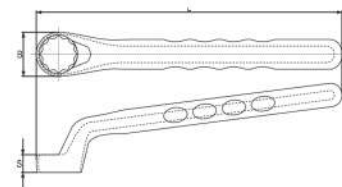

Insulated ring wrench

CrV 1000 V

POLYBAG

YATO	Ø (mm)	L (mm)	B (mm)	S (mm)	
YT-20980	6	150	16.0	5.5	6/126
YT-20981	7	150	18.0	5.7	6/126
YT-20982	8	155	19.0	6.1	6/126
YT-20983	9	155	20.0	7.2	6/126
YT-20984	10	170	21.0	7.3	6/90
YT-20985	11	170	22.5	7.7	6/90
YT-20986	12	190	22.5	8.5	6/90
YT-20987	13	190	26.5	9.0	6/90
YT-20988	14	205	28.0	9.5	6/90
YT-20989	15	205	29.0	9.5	6/90
YT-20990	16	215	31.0	10.2	6/90
YT-20991	17	215	32.0	10.7	6/90
YT-20992	18	230	35.0	11.5	6/90
YT-20993	19	230	36.0	12.0	6/90
YT-20994	21	245	39.0	13.0	6/48
YT-20995	22	245	41.0	12.2	6/48
YT-20996	24	265	44.0	13.0	6/48
YT-20997	27	290	48.0	14.5	4/40
YT-20998	30	310	52.0	15.2	4/40
YT-20999	32	310	55.0	16.5	4/40