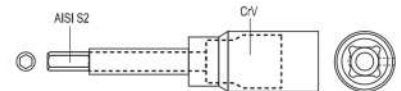

Insulated hexagon socket

3/8" CrV 1000 V

POLYBAG

YATO	Ø	size (mm)	L (mm)	Box
YT-21080	3/8"	4	75	6
YT-21081	3/8"	5	75	6
YT-21082	3/8"	6	75	6
YT-21083	3/8"	8	75	6

Insulated hexagon socket

1/2" CrV 1000 V

YATO	Ø	Hex L (mm)	Insulated material thickness max. (mm)	Box	
YT-21085	1/2" (12.7 mm)	4	120	16.0	18/144
YT-21086	1/2" (12.7 mm)	5	120	30.0	18/144
YT-21087	1/2" (12.7 mm)	6	120	52.0	18/144
YT-21088	1/2" (12.7 mm)	8	120	120.0	18/144
YT-21089	1/2" (12.7 mm)	10	120	220.0	18/144