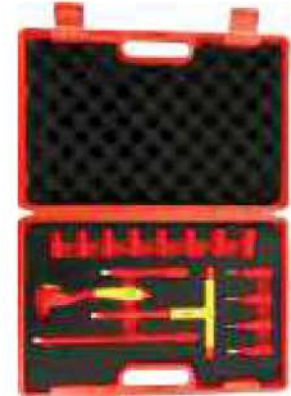

16 pcs VDE sockets set

3/8" 1000V CrV

- ⌀ 3/8" : 8, 10, 11, 12, 13, 14, 17, 19 mm;
- ⌀ 3/8" (6", 10");
- ⌀ 3/8" (200 mm);
- ⌀ 3/8" (200 mm);
- ⌀ 3/8" (4, 5, 6, 8 mm);

YATO	
YT-21280	1/4