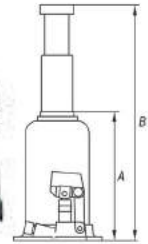

Hydraulic bottle jack