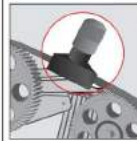

10

Inner tie rod tool

23 mm
35-42

YATO
YT-06160

25

Belt gauge

NEW

YATO
YT-06019