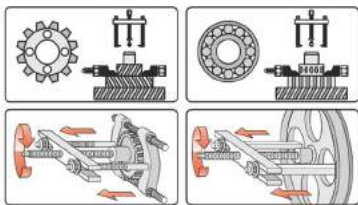

Universal wheel hub puller

CrV 50-140 mm 130-160 mm

YATO	L(mm)	
YT-0602	200	6

Separator and hydraulic cylinder turnbuckle

50 kN HRC 38-45 CrV DROP FORGED

YATO	F(kN)		
YT-0609	50	7400	2

Twin leg puller with jaw hook

YATO		
YT-0640	2340	10

Pilot bearing puller

YATO	\varnothing (mm)	
YT-2510	12-38	20

Box clamp

YATO	L (mm)	
YT-2543	142	10

Gear puller set

YATO		
YT-0641	4300	4

Small mouth pull clamp