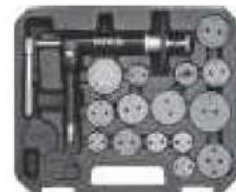

Disk brake pad and caliper

16 PCS

0.75 MPa

1/4"

YATO		
YT-0671	3400	5

No.	zacisk przedni (F)	zacisk tylny (R)
0	General Motors - zaciski 2 1/2" (F) (63.5 mm)	
2	Citroen XM, Xantia (F/R)	
3	Audi (F), Alfa Romeo (F), Fiat (F), Ford Fiesta (F), Isuzu (F), Honda Concerto (F), Jaguar (F/R), BMW (F), Mercedes-Benz (F), Mitsubishi Colt (F), Nissan, Almera, Stanza, Sunny (F), Rover (F), Toyota, Camry (F), Volvo (F), VW Passat, Golf GTI (F)	
4	Ford (R), Mazda (R), Saab (R), Alfa Romeo 164 2.0 (R), Honda (R), General Motors (R)	
5	Adapter z gniazdem 3/8"	
6	Nissan Primera (R), VW Golf IV (R)	
7	Audi (R), Rover, Subaru (R), Ford (R), Nissan (R), Peugeot (R), Toyota (R), VW (R)	
8	General Motors - zaciski 1 7/8" (47.6 mm)	
9	General Motors - zaciski 2 1/8" (54.0 mm)	
A	Renault (R)	
E	Nissan Maxima (F/R)	
F	Opel (R)	
K	Citroen (R)	
M	Ford (R), Cooper (R)	
N	Saab, Honda (F/R)