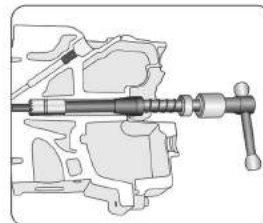

Diesel injector and cutter set

8 PCS CrMoV SKD11