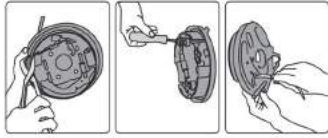

YATO		
YT-0683		12/96

Cross rim wrench

CrV

YATO	size	
YT-0800	17x19x21x22	10
YT-0801	17x19x21x1,2"	10
YT-0802	24x27x32x3/4"	3
YT-08002	17x19x21x23	10

Brake spring pliers kit

3
PCS

YATO	□	□ (mm)	□
YT-0684	3/8"	14	6/24