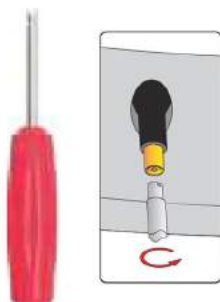

Magnetic tool holder

YATO		
YT-0835	920	4/16

Telescopic magnetic pick up tool

YATO		
YT-0661	120	12/144

Telescopic pick up and mirror set

YATO		
YT-0662	160	10/40

Rubber valve core torque tool

YATO		
YT-0795	60	50/200