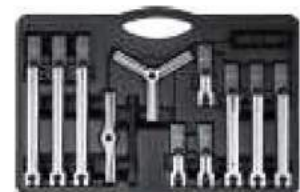

Universal puller set

12 PCS

DROP FORGED KUTE

NEW