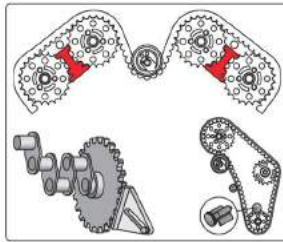

YATO size / rozmiar YT-1751 1/2" (12.7 mm) 3/8" (9.5 mm) 5

Timing locking set

8 PCS AI