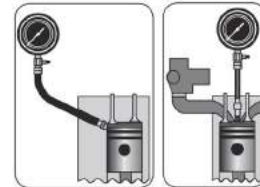

Compression tester

21 bar 170kPa

FOR ALL TYPES (UNIVERSAL) TYPOW