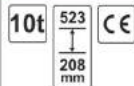

Two-piston hydraulic bottle jack