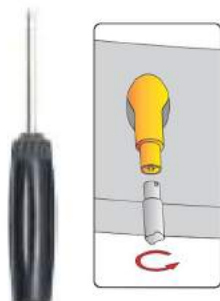

Flexible hose clip screwdriver

YATO	L (mm)	PCS packing	
YT-1385	400	6	72

LED lighted telescopic inspection mirror

- 1pc of LED light
- telescopic handle 265-920mm

YATO		
YT-0663	250	12/72

Metal valve core torque tool