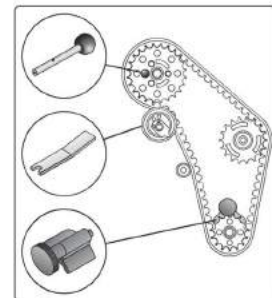

VW: Lupo, Polo, Golf / Bora, Beetle, Caddy, Sharan, Touran, Transporter (1998-2006);
AUDI: A2, A3, A4, A6;
FORD: Galaxy (2000-2006);
SEAT: Arosa, Ibiza, Cordoba, Leon, Toledo, Alhambra (1999-2005);
SKODA: Fabia, Octavia (2000-2006)
3 i 4 cyl 1.2, 1.4, 1.9 TDI PD
2.0 SDI, 2.0 TDI PD

YATO		
YT-0632	10/50