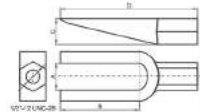

YATO	A (mm)	B (mm)	C (mm)	D (mm)	Box
YT-0616	I	18.2	65.0	24.0	123.9
	II	25.2	67.8		
	III	30.2	56.3