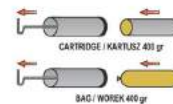

Lever action grease gun with rigid spout

YATO	size		
YT-07043	800cc	1768	4/8

Oil filter wrench

YATO	Ø		
YT-0598	3/8"	740	10

Oil filter wrench

YATO			
YT-0600	850	10/20	

Lever action grease gun with rigid spout