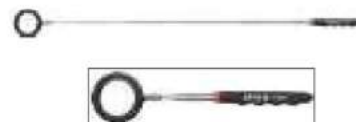

LED lighted telescopic inspection mirror