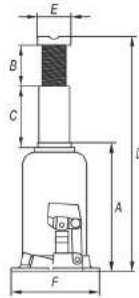

Hydraulic bottle jack