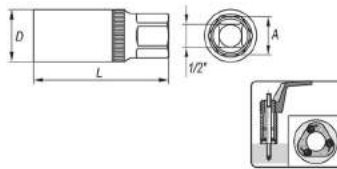

Roller stud extractor set

4 PCS CrV SIBUX

YATO	Ø (mm)	D (mm)	L (mm)	A (mm)	Box
YT-0620	6	24	60	21	6/24
	8				
	10	28	70		
	12