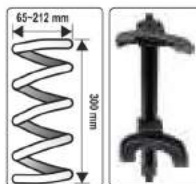

YATO	size (mm)	
YT-0621	10.5; 12.5; 14.5; 14.5; 14.0	12/48

Tire-inflating gun

1/4" 6.3mm 0.8 MPa (80 PSI) AI 440mm (17.3")

YATO	
YT-2370	8/40

Interchangeable fork spring compressor and removal tool

7 PCS 65-125 mm 88-160 mm max. 1500kg 125-212 mm