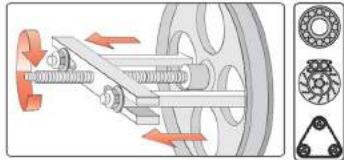

YATO	size	∅ (mm)	max(N)	
YT-2511	3"	50-150	15680	20

Three arms jaws puller

CrV

YATO	size	∅ (mm)	max(N)	
YT-2512	4"	60-200	25720	20

19 mm 6" 150 mm 80-300 mm CrV

YATO	size	∅ (mm)	max(N)	
YT-2513	6"	80-300	44450	10

Universal wheel hub puller

CrV 50-140 mm 130-160 mm

YATO	L(mm)	
YT-0602	200	6

Separator and hydraulic cylinder turnbuckle

50 kN HRC 38-45 CrV DROP FORGED

YATO	F(kN)		
YT-0609	50	7400	2

Twin leg puller with jaw hook