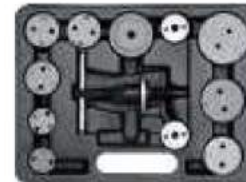

Pisc brake pad & caliper service tool kit

12 PCS

YATO		
YT-0611	1700	10

No.	zacisk przedni (F)	zacisk tylny (R)
0	General Motors - zaciski 2 1/2" (63.5 mm)	
1	Adapter do przedniego zacisku	
2	Citroen XM, Xantia (F/R)	
3	Opel (R)	
4	Ford (R), Mazda (R), Saab (R), Alfa Romeo 164 2.0 (R), Honda (R), General Motors (R)	
5	Nissan Maxima	
6	Nissan Primera, VW Golf IV	
7	Audi (R), Rover, Subaru (R), Ford (R), Nissan (R), Peugeot (R), Toyota (R), VW (R)	
8	General Motors - zaciski 1 7/8" (47.6 mm)	
9	General Motors - zaciski 2 1/8" (54.0 mm)	
11	Adapter do tylnego zacisku