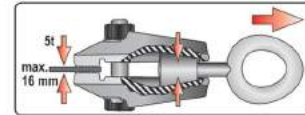

Twin leg puller with jaw hook

YATO		
YT-0640	2340	10

Pilot bearing puller

YATO	$\varnothing$ (mm)	
YT-2510	12-38	20

Box clamp

YATO	L (mm)	
YT-2543	142	10

Gear puller set

YATO		
YT-0641	4300	4

Small mouth pull clamp

YATO	L (mm)	
YT-2542	125	12

Twist socket set

YATO		
YT-0603	800	8/32