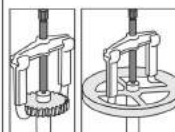

Universal puller set

12 PCS

DROP FORGED KUTE

NEW