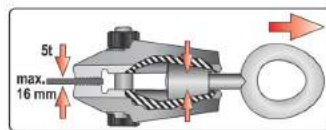

Small mouth pull clamp