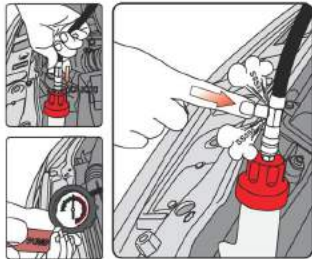

YATO	Ø	Ø (mm)	Box
YAT-10561	1/2"	17	12/24
YAT-10562	1/2"	19	12/24

CrV

YATO	Ø (mm)	L (mm)	Box
YAT-2544	82	370	8

COLD FORGED

YATO	Ø (mm)	L (mm)	Box
YAT-2547	82	355	8

Universal radiator pressure kit

14 PCS P_{max} 0.25 MPa $200^{\circ}C$ max.