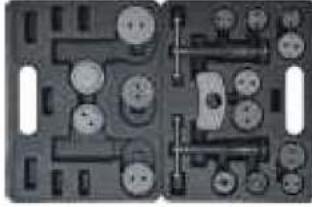

Disk brake pad and caliper

18
PCS

YATO	No.	front brake caliper	rear brake caliper	
	1-1	siłowniki z lewym i prawym gwintem		
	1	płytki oporowa		
	5	3/8" (10,0 mm)	adapter z gniazdem	
	0	2 1/2" (63,5 mm)	General Motors	
	2	2 1/8" (51,0 mm)	Citroen XM, Xantia	
	3	2 5/32" (55,0 mm)	Audi, Alfa Romeo, Fiat, Ford Fiesta, Honda, Jaguar, BMW, Mercedes, Mitsubishi Colt, Nissan, Rover, Austin, Toyota Camry, Volvo, VW: Passat, Golf GTI	Jaguar
	4	1 1/4" (32,0 mm)		Ford, Mazda, Saab, Alfa Romeo 164, Honda, General Motors
YT-0682	6	1 21/32" (42,0 mm)		Nissan Primera, VW Golf IV
	7	1 21/32" (42,0 mm)		Audi, Rover, Subaru, Ford, Nissan, Peugeot, Toyota, VW
	8	1 7/8" (48,0 mm)	General Motors	
	9	2 1/8" (54,0 mm)	General Motors, Cadillac	
	E	1 21/32" (42,0 mm)		Nissan Maxima
	G	1 1/4" (32,0 mm)		Opel
	K	2 1/8" (54,0 mm)		Citroen
	M	1 1/4" (32,0 mm)		Ford
	N	1 1/4" (32,0 mm)	Saab, Honda	
	Z	1 3/16" (30,0 mm)		Renault