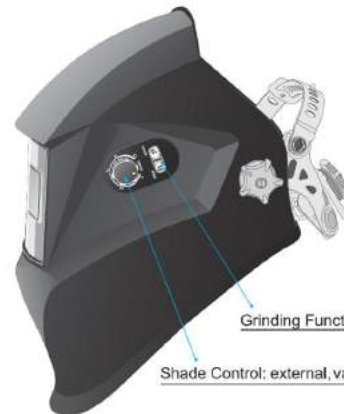

Auto-darkening welding helmet

DARK STATE STAN CIEMNY 9-13	LIGHT STATE STAN JASNY 4	REACTION TIME CZAS REAKCJI 1/25000 s	BRIGHTENING TIME CZAS ROZJASNIANIA 0.1-1.0 s
2x3V CR2045 BATERIE WŁĄCZAJĄCE WŁĄCZAJĄCE	WORKING TEMPERATURE TEMPERATURA PRACY 5°C-+55°C	FILTER TEST TEST FILTRA	LOW BATTERY ALARM WISKAZNIK POZIOMU BATERII

Grinding Function: YES

Shade Control: external, variable