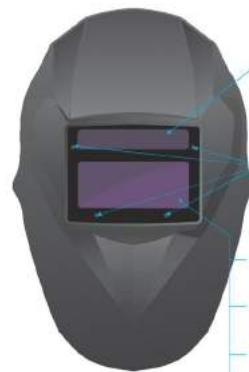

Solar cell filter power supply during welding

Arc Sensor: 4

Viewing Area: 98x43 mm

UV/IR Protection

Automatic power on / off

4 POINT HEADGEAR

2-point crown strap adjustment to rise or lower the helmet

Lock into a detent when lifted

3 position slider to adjust the distance from eyes to lens

Regulation at the occipital area