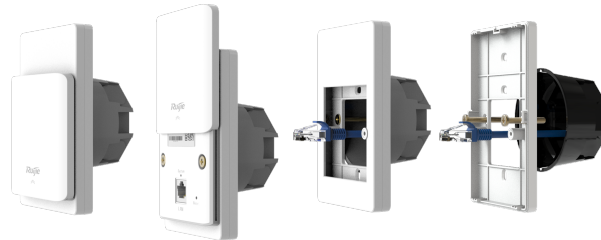

## Easy and Fast Deployment

The Ruijie SME Series Wall AP adopts a wall-mounted design with 2-step easy deployment:

Step 1: Remove the original 86-type faceplate from the wall.

Step 2: Directly install the plug-and-play Wall AP and connect with original UTP cable (PoE).

### How to install AP in room?

Traditional challenges on laying additional cabling for AP installation

RG-AP110-L with only 85mm Width, easy for installation between other outlet sockets

## Universal Compatible

The RG-AP110-L Wall AP provide an option of Universal Mount Kit for non-UK standard countries, such as S. Korea, Japan, Philippines, Europe, Russia, United States, etc.. (The universal mount kit sold separately)