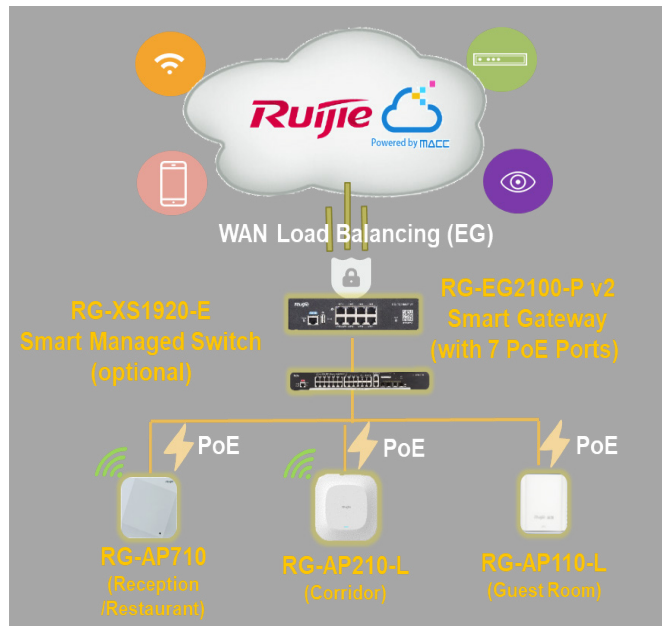

### Our Solutions:

Dummy App Provisioning

All-in-one Gateway

One-stop Solution

FREE Cloud Management

We help SME to streamline the IT operational efficiency, reduce the Wi-Fi deployment complexity with a cost-effective approach. Ruijie Cloud Service is Ruijie's easy and efficient cloud solutions for chain stores, small and medium-sized businesses and boutique hotels. The solutions include equipment deployment, monitoring, network optimization and operational lifecycle management, enabling customers with simple plug-and-play deployment, operation and maintenance.