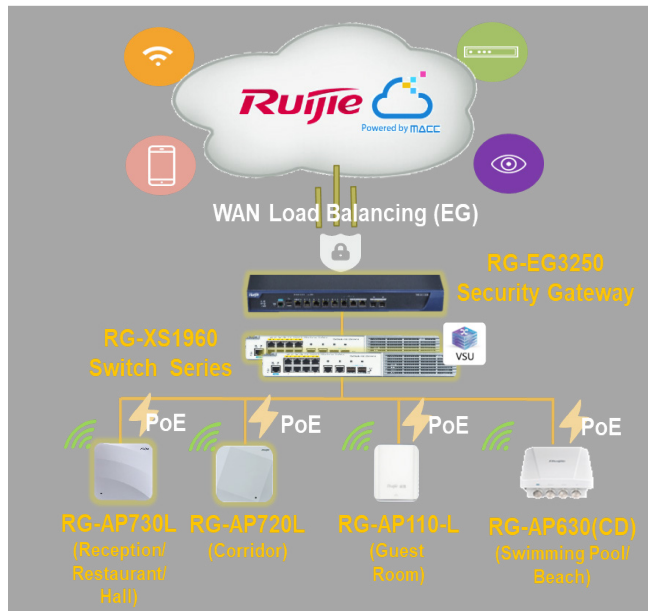

Boutique Hotel Solution Topology