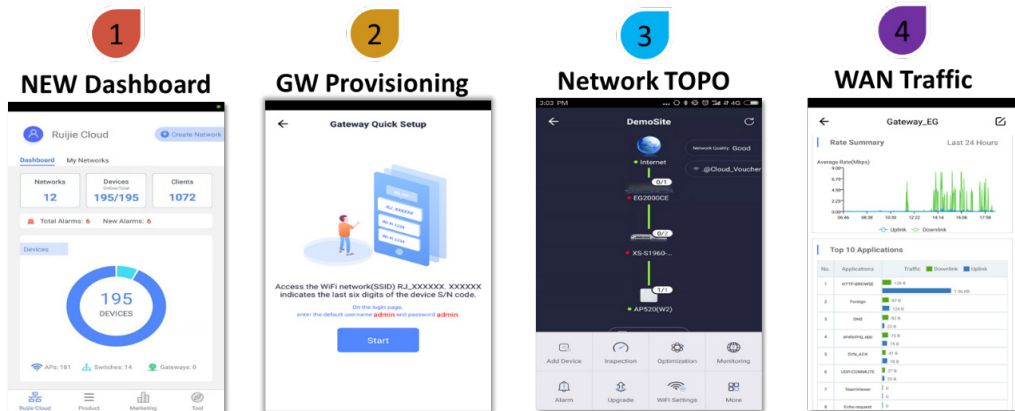

## User Access Control

Ruijie SME Wall AP supports a broad library of user authentication methods such as Web, 802.1x, MAC address, and local authentication for customers' choice. It also supports Ruijie's end-to-end BYOD (Bring Your Own Device) Solution, complies with a standard access control system, and strictly defines access control policies in terms of user access, authorization, host compliance check, network behavior monitoring, and network threat defense. All these control measures ensure that users are authenticated before accessing a network and securely enjoy network services.

## Mobile Operation On-The-Go

Ruijie Cloud offers an innovative breakthrough which allows device operation and management from your smartphones at your fingertips. Now you can monitor your Wi-Fi user experience, traffic and client analysis anytime and anywhere. An alarm notification will be pushed to your smartphone if there's device issue found in your network. It helps SME business to know and understand the real time situation of Wi-Fi network.