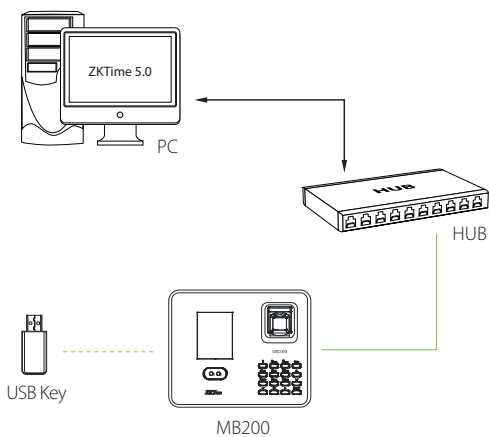

Specifications

Face Capacity	400
Fingerprint Capacity	500
ID Card Capacity	1,000 (Optional)
Record Capacity	80,000
Display	2.8-inch TFT Screen
Communication	TCP/IP,USB-host
Standard Functions	Work Code, SMS, DST, Scheduled-bell, Self-Service Query, Automatic Status Switch, T9 Input, Photo ID, Camera
Optional Functions	ID/Mifare Cards
Software	ZKTime 5.0
Power Supply	DC5V 0.8A
Verification Speed	≤0.5 Sec.
Operating Temp.	0°C - 45°C
Operating Humidity	20% - 80%
Dimension	167.5×148.8×32.2mm (Length×Width×Thickness)
Net Weight	380 G

Configuration

What's in the Box

ZKTeco Inc.

ZK Mansion, Wuhe Rd, Gangtou, Bantian, Buji Town,
Longgang District, Shenzhen China 518129
Tel: 86-755-8960 2345/46/47/48
E-mail: sales@zkteco.com
www.zkteco.com

Global Offices:

USA: +1 732-412-6007
EU: +34 916532891
Brazil: +55 31 2515-8326
Thailand: +66-027199154
Mexico: +52-55-52928418

South Africa: +27 12 259 1047
Egypt: +201110444134
Dubai: +971 4 6091 310
India: +91 8123536788
Indonesia: +62 21 2921 8949

Vietnam : +84-0169-5813007
Philippines: +63 9084118832
Russia: +8 915 178-46-81