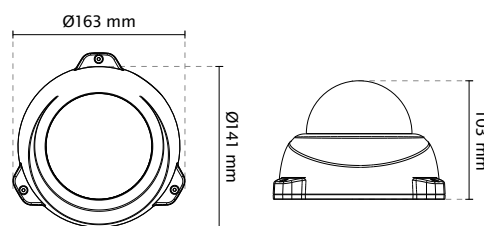

Dimensions

Compatible Accessories

Mounting Kits

All specifications are subject to change without notice. Copyright © VIVOTEK INC. All rights reserved.

Distributed by:

VIVOTEK INC.
6F, No.192, Lien-Cheng Rd., Chung-Ho,
New Taipei City, 235, Taiwan, R.O.C.
T: +886-2-82455282 F: +886-2-82455532
E: sales@vivotek.com

VIVOTEK USA
2050 Ringwood Avenue,
San Jose, CA 95131
T: 408-773-8686 F: 408-773-8298
E: salesusa@vivotek.com

VIVOTEK Europe
Randstad 22-133, 1316BW Almere,
The Netherlands
T: +31(0)36-5298-434
E: sales europe@vivotek.com

Ver. 5