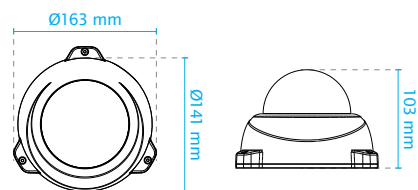

ONVIF	Supported, specification available at www.onvif.org
Intelligent Video	
Video Motion Detection	Five-window video motion detection
VCA	Line crossing detection, field detection, loitering detection *Available per project request.
Alarm and Event	
Alarm Triggers	Motion detection, manual trigger, digital input, periodical trigger, system boot, recording notification, camera tampering detection, audio detection
Alarm Events	Event notification using digital output, HTTP, SMTP, FTP, NAS server and SD Card File upload via HTTP, SMTP, FTP, NAS server and SD card
General	
Smart Focus System	Remote Focus (FD836BA-HTV/EHTV)
Connectors	RJ-45 cable connector for Network/PoE connection Audio input Audio output DC 12V power input Digital input*1 Digital output*1
LED Indicator	System power and status indicator
Power Input	DC 12V FD836BA-HTV/HVF2: IEEE 802.3af/at PoE Class 0 FD836BA-EHTV/EHVF2: IEEE 802.3at PoE Class 4
Power Consumption	FD836BA-HTV: Max. 13 W FD836BA-EHTV/EHVF2: Max. 25 W (Heater on) FD836BA-HVF2: Max. 9 W
Dimensions	Ø 155 x 103 mm
Weight	920 g
Casing	Weather-proof IP66-rated housing Vandal-proof IK10-rated metal housing
Safety Certifications	FD836BA-HTV/EHTV: CE, LVD, FCC Class A, VCCI, C-Tick, UL FD836BA-HVF2/EHVF2: CE, LVD, FCC Class A, VCCI, C-Tick
Operating Temperature	FD836BA-HTV/HVF2: Starting Temperature: -10°C ~ 50°C (14°F ~ 122°F) Working Temperature: -20°C ~ 50°C (-4°F ~ 122°F) FD836BA-EHTV/EHVF2: Starting Temperature: -40°C ~ 50°C (-40°F ~ 122°F) Working Temperature: -50°C ~ 50°C (-58°F ~ 122°F)
Warranty	FD836BA-HTV/EHTV: 36 months FD836BA-HVF2/EHVF2: 24 months
System Requirements	
Operating System	Microsoft Windows 7/8/Vista/XP/2000
Web Browser	Mozilla Firefox 7~43 (streaming only) Internet Explorer 7/8/9/10/11
Other Players	VLC: 1.1.11 or above Quicktime: 7 or above
Included Accessories	
CD	User's manual, quick installation guide, Installation Wizard 2, VAST 32-channel recording software
Others	Quick installation guide, warranty card, alignment sticker/desiccant bag, screw pack
Dimensions