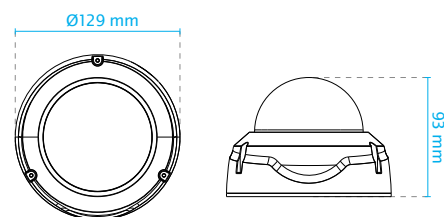

ONVIF	Supported, specification available at www.onvif.org
Intelligent Video	
Video Motion Detection	Five-window video motion detection
VCA	Line crossing detection, field detection, loitering detection *Available per project request
Alarm and Event	
Alarm Triggers	Motion detection, manual trigger, periodical trigger, system boot, recording notification, camera tampering detection
Alarm Events	Event notification using HTTP, SMTP, FTP, NAS server and SD Card File upload via HTTP, SMTP, FTP, NAS server and SD card
General	
Connectors	RJ-45 for Network/PoE connection
LED Indicator	System power and status indicator
Power Input	IEEE 802.3af PoE Class 0
Power Consumption	Max. 10 W
Dimensions	Ø 129 x 93 mm
Weight	Net: 590.6 g
Casing	Weather-proof IP66-rated housing Vandal-proof IK10-rated metal housing
Safety Certifications	CE, LVD, FCC Class A, VCCI, C-Tick, UL
Operating Temperature	Starting Temperature: -10°C ~ 50°C (14°F ~ 122°F) Working Temperature: -20°C ~ 50°C (-4°F ~ 122°F)
Humidity	90%
Warranty	36 months
System Requirements	
Operating System	Microsoft Windows 8/7/Vista/XP/2000
Web Browser	Mozilla Firefox 7~43 (streaming only) Internet Explorer 7/8/9/10/11
Other Players	VLC: 1.1.11 or above QuickTime: 7 or above
Included Accessories	
Others	Quick installation guide, alignment sticker, screw pack
Dimensions