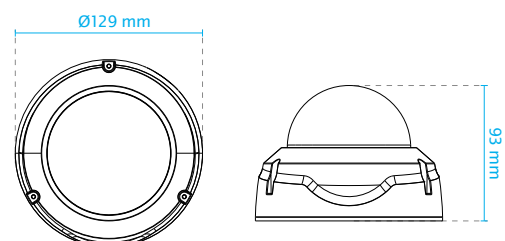

Interface	10 Base-T/100 BaseTX Ethernet (RJ-45) *It is highly recommended to use standard CAT5e & CAT6 cables which are compliant with the 3P/ETL standard.
ONVIF	Supported, specification available at www.onvif.org
Intelligent Video	
Video Motion Detection	Five-window video motion detection
VCA	Line crossing detection, field detection, loitering detection *Available per project request
Alarm and Event	
Alarm Triggers	Motion detection, manual trigger, periodical trigger, system boot, recording notification, camera tampering detection
Alarm Events	Event notification using HTTP, SMTP, FTP, NAS server and SD Card File upload via HTTP, SMTP, FTP, NAS server and SD card
General	
Connectors	RJ-45 for Network/PoE connection
LED Indicator	System power and status indicator
Power Input	IEEE 802.3af PoE Class 0
Power Consumption	Max. 10 W
Dimensions	Ø 129 x 93 mm
Weight	Net: 590.6 g
Casing	Weather-proof IP66-rated housing Vandal-proof IK10-rated housing
Safety Certifications	CE, LVD, FCC Class A, VCCI, C-Tick
Operating Temperature	Starting Temperature: -10°C ~ 50°C (14°F~ 122°F) Working Temperature: -20°C ~ 50°C (-4°F~ 122°F)
Humidity	90%
Warranty	24 months
System Requirements	
Operating System	Microsoft Windows 8/7/Vista/XP/2000
Web Browser	Mozilla Firefox 7~43 (streaming only) Internet Explorer 7/8/9/10/11
Other Players	VLC: 1.1.11 or above QuickTime: 7 or above
Included Accessories	
Others	Quick installation guide, alignment sticker, screw pack
Dimensions