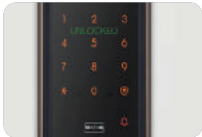

SHP-DP609

Easy and Fast

One action to open or close

You can easily open the door by pushing or pulling the easy Push-Pull handle with low noise, and vice versa.

Your finger is the key

Just one touch with your finger to open the door with fast and accurate fingerprint sensor. Give you a piece of mind.

Voice Guide

Spoken feedback to guide users for setup and ongoing use.

Welcome Function

Approaching the door will automatically activate the touch pad allowing convenient passcode entry. Repeated pacing around the entry will also set off the alarm.

Status Display

LED displays basic information for user on screen, such as door lock condition, authentication and low battery warning.

Security and Safety

Intrusion Alarm

Attempted forced entry or tampering to bypass the lock will set off alarm immediately.