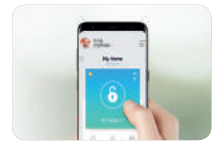

Unlock with Smartphone anytime, anywhere

Whether you are out of the home, the app helps unlock the door lock for your visitor.