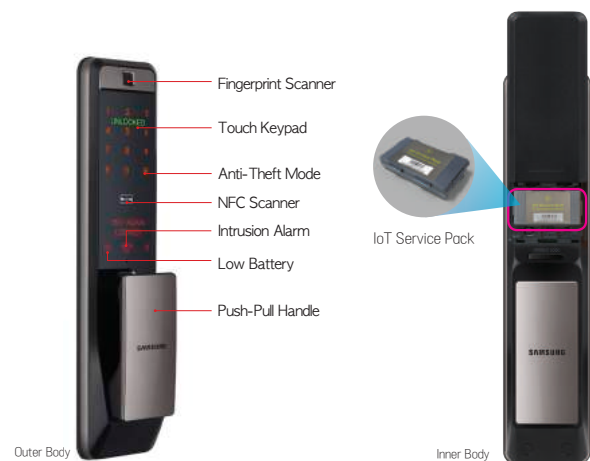

Specification

- Battery

Alkaline 1.5V AA Battery (LR6) x 8

- Product Size (including handle)

Inner lock 88(W) x 392.1(H) x 63.8(D)mm

Outer lock 86.2(W) x 391(H) x 68.5(D)mm