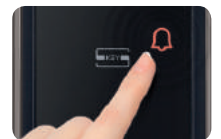

Smart Bell

Receive alerts when visitor touches the smart bell icon (the door bell icon) on the touch pad. Your phone acts as your doorbell.