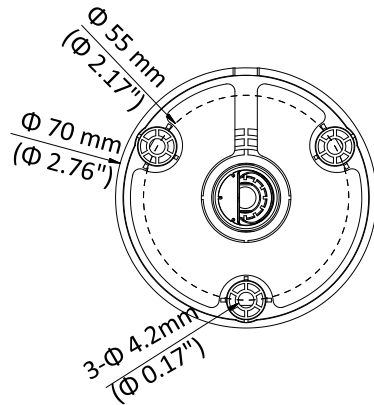

DS-2CE16D0T-I2FB 2 MP Balun Camera

Key Feature

- 2 MP, 1920 × 1080 resolution
- 2.8 mm, 3.6 mm, 6 mm fixed focal lens
- Smart IR, up to 20 m IR distance
- Twisted-pair cable transmission, BNC transmission
- 4 in 1 video output (switchable TVI/AHD/CVI/CVBS)
- IP66

Specification

Camera	
Image Sensor	2 MP CMOS
Signal System	PAL/NTSC
Frame Rate	PAL: 1080p@25fps NTSC: 1080p@30fps
Resolution	1920 (H) × 1080 (V)
Min. Illumination	0.01 Lux @ (F1.2, AGC ON), 0 Lux with IR
Shutter Time	PAL: 1/25 s to 1/50, 000 s NTSC: 1/30 s to 1/50, 000 s
Lens	2.8 mm, 3.6 mm, 6 mm fixed lens
Horizontal Field of View	106.4° (2.8 mm), 79.6° (3.6 mm), 51.9° (6 mm)
Lens Mount	M12
Day & Night	ICR
WDR	Digital WDR
Angle Adjustment	Pan: 0° to 360°, Tilt: 0° to 180°, Rotate: 0° to 360°
Menu	
Image Mode	STD/HIGH-SAT
AGC	Yes
Day/Night Mode	Auto/Color/BW (Black and White)
White Balance	Auto/Manual
AE (Auto Exposure) Mode	DWDR/BLC/HLC/Global
Noise Reduction	2D DNR
Language	English
Function	Brightness, Sharpness, Mirror, Smart IR
Interface	
Video Output	Switchable TVI/AHD/CVI/CVBS
General	
Operating Conditions	-40 °C to 60 °C (-40 °F to 140 °F), humidity: 90% or less (non-condensing)
Power Supply	12 VDC ± 25%
Power Consumption	Max. 2.5 W
Ingress Protection	IP66
Material	Metal
IR Range	Up to 20 m
Communication	HIKVISION-C
Dimensions	Φ 70 mm × 153.6 mm × 60.4 mm (Φ 2.76" × 6.05" × 2.38")
Weight	Approx. 310 g (0.68 lb.)

Order Model

DS-2CE16D0T-I2FB

Dimension

Accessory

DS-1280ZJ-XS
Junction Box

Distrib

┌

└