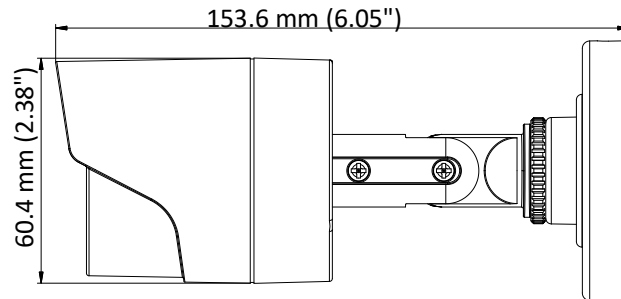

Order Model

DS-2CE16D0T-I2FB

Dimension

Accessory

Distrib

┌

└

└

┌

HIKVISION®

Headquarters

No.555 Qianmo Road, Binjiang District,
Hangzhou 310051, China
T +86-571-8807-5998
overseasbusiness@hikvision.com

Hikvision USA
T +1-909-895-0400
sales.usa@hikvision.com

Hikvision Australia
T +61-2-8599-4233
salesau@hikvision.com

Hikvision India
T +91-22-28469900
sales@pramahikvision.com

Hikvision Canada
T +1-866-200-6690
sales.canada@hikvision.com

Hikvision Thailand
T +662-275-9949
sales.thailand@hikvision.com

Hikvision Europe
T +31-23-5542770
sales.eu@hikvision.com

Hikvision Italy
T +39-0438-6902
info.it@hikvision.com

Hikvision Brazil
T +55 11 3318-0050
Latam.support@hikvision.com

Hikvision Turkey
T +90 (216)521 7070- 7074
sales.tr@hikvision.com

Hikvision Malaysia
T +601-7652-2413
sales.my@hikvision.com

Hikvision UK & Ireland
T +01628-902140
sales.uk@hikvision.com

Hikvision South Africa
Tel: +27 (10) 0351172
sale.africa@hikvision.com

Hikvision France
T +33(0)1-85-330-450
info.fr@hikvision.com

Hikvision Kazakhstan
T +7-727-9730667
nikia.panfilov@hikvision.ru

Hikvision Vietnam
T +84-974270888
sales.vt@hikvision.com

Hikvision UAE
T +971-4-4432090
salesme@hikvision.com

Hikvision Singapore
T +65-6684-4718
sg@hikvision.com

Hikvision Spain
T +34-91-737-16-55
info.es@hikvision.com

Hikvision Tashkent
T +99-87-1238-9438
uzb@hikvision.ru

Hikvision Hong Kong
T +852-2151-1761
info.hk@hikvision.com

Hikvision Russia
T +7-495-669-67-99
saleru@hikvision.com

Hikvision Korea
T +82-(0)31-731-8817
sales.korea@hikvision.com

Hikvision Poland
T +48-22-460-01-50
info.pl@hikvision.com

Hikvision Indonesia
T +62-21-2933759
Sales.Indonesia@hikvision.com

Hikvision Colombia
sales.colombia@hikvision.com