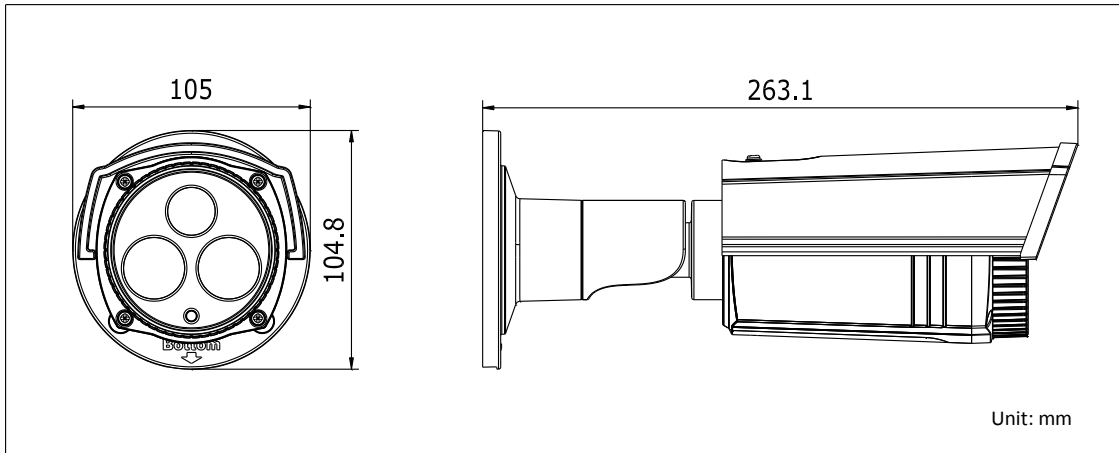

Dimension

Accessory

Vertical Pole Mounting

Junction box

Junction box

Corner Mounting

Video Balun

Camera Tester

Distributed by

Headquarters

No.555 Qianmo Road, Binjiang District,
Hangzhou 310051, China
T +86-571-8807-5998
overseasbusiness@hikvision.com

Hikvision Poland

T +48-22-460-01-50
poland@hikvision.com

Hikvision USA

T +1-909-895-0400
sales.usa@hikvision.com

Hikvision India

T +91-22-28469900
sales@pramahikvision.com

Hikvision UK

T +44-1628-9021-4
support.uk@hikvision.com

Hikvision Europe

T +31-23-5542770
saleseuro@hikvision.com

Hikvision Italy

T +39-0438-6902
info.it@hikvision.com

Hikvision Singapore

T +65-6684-4718
sg@hikvision.com

Hikvision Middle East

T +971-4-8816086
salesme@hikvision.com

Hikvision France

T +33(0)1-85-330-444
info.fr@hikvision.com

Hikvision Oceania

T +61-2-8599-4233
salesau@hikvision.com

Hikvision Russia

T +7-495-669-67-99
saleru@hikvision.com

Hikvision Spain

T +34-91-737-16-55
info.es@hikvision.com

Hikvision Hong Kong

T +852-2151-1761