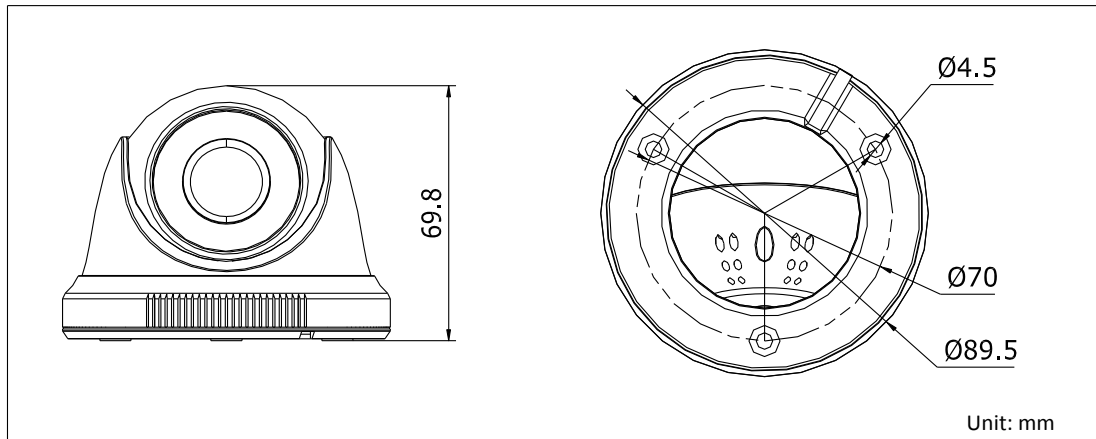

DS-2CE56C2T-IRP HD720P Indoor IR Turret Camera

Key Features

- 1.3 Megapixel high-performance CMOS
- Analog HD output, up to 720P resolution
- True Day/Night
- DNR, Smart IR
- Up to 20m IR distance

Specifications

Camera	
Image Sensor	1.3MP CMOS Image Sensor
Signal System	PAL/NTSC
Effective Pixels	1280(H)*960(V)
Min. illumination	0.01 Lux @ (F1.2,AGC ON),0 Lux with IR
Shutter Time	1/25(1/30)s to 1/50,000s
Lens	2.8mm, 3.6mm, 6mm optional
	Angle of View: 74.6°(3.6mm), 92.6°(2.8mm), 49°(6mm)
Lens Mount	M12
Day & Night	ICR
Angle Adjustment	Pan: 0 - 360°, Tilt: 0 - 75°, Rotation: 0 - 360°
Synchronization	Internal synchronization
Video Frame Rate	720p@25fps/720p@30fps
HD Video Output	1 Analog HD output
S/N Ratio	> 62dB
General	
Operating Conditions	-20 °C - 45 °C (-4 °F - 113 °F), Humidity 90% or less (non-condensing)
Power Supply	12 VDC± 15%
Power Consumption	Max. 4W
IR Range	Up to 20m
Dimensions	Φ89.5 × 69.8 mm(Φ3.52" × 2.75")
Weight	250 g

Order Models

DS-2CE56C2T-IRP

Dimensions

Accessories

DS-1272ZJ-110-TRS
Wall Mounting

DS-1275ZJ
Vertical Pole Mounting

DS-1276ZJ
Corner Mounting

DS-1H18
Video Balun