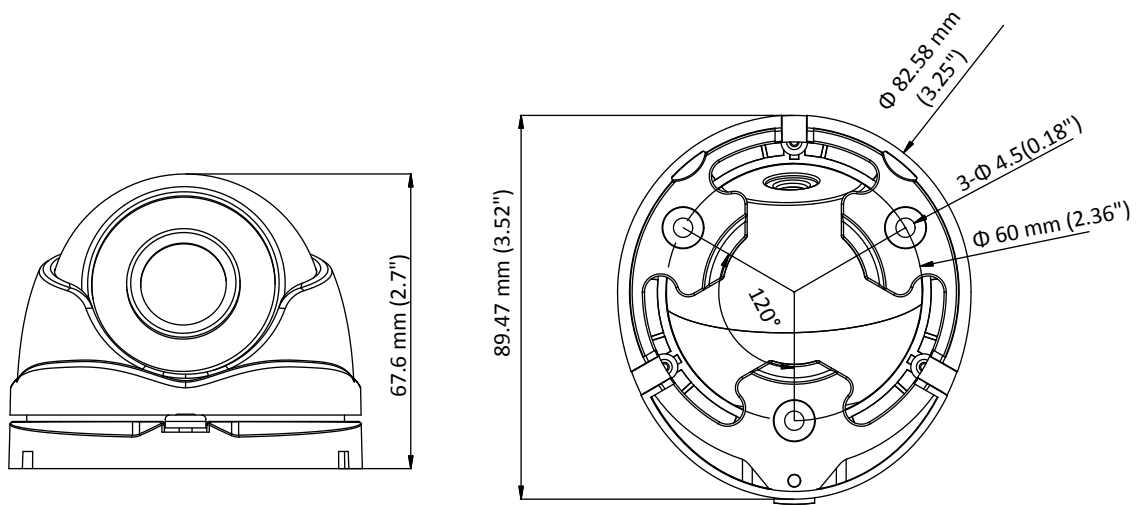

## Specification

<b>Camera</b>	
Image Sensor	1 MP CMOS Image Sensor
Signal System	PAL/NTSC
Effective Pixels	1296 (H) × 732 (V)
Min. illumination	0.01 Lux@(F1.2, AGC ON), 0 Lux with IR
Shutter Time	1/25 (1/30) s to 1/50,000 s
Lens	2.8 mm, 3.6 mm, 6 mm optional
	Field of view: 70.9° (3.6 mm), 92° (2.8 mm), 56.7° (6 mm)
Lens Mount	M12
Day & Night	ICR
Angle Adjustment	Pan: 0° to 360°, Tilt: 0° to 75°, Rotation: 0° to 360°
Synchronization	Internal synchronization
Video Frame Rate	720p@25fps/720p@30fps
HD Video Output	1 analog HD output
S/N Ratio	>62 dB
<b>General</b>	
Operating Conditions	-40 °C to 60 °C (-40 °F to 140 °F), Humidity: 90% or less (non-condensation)
Power Supply	12 V DC ± 15%
Power Consumption	Max. 4 W
Protection Level	IP66
IR Range	Up to 20 m
Dimensions	89.47 × 67.6 mm (3.52" × 2.7")
Weight	340 g (0.75 lb.)

## Dimensions