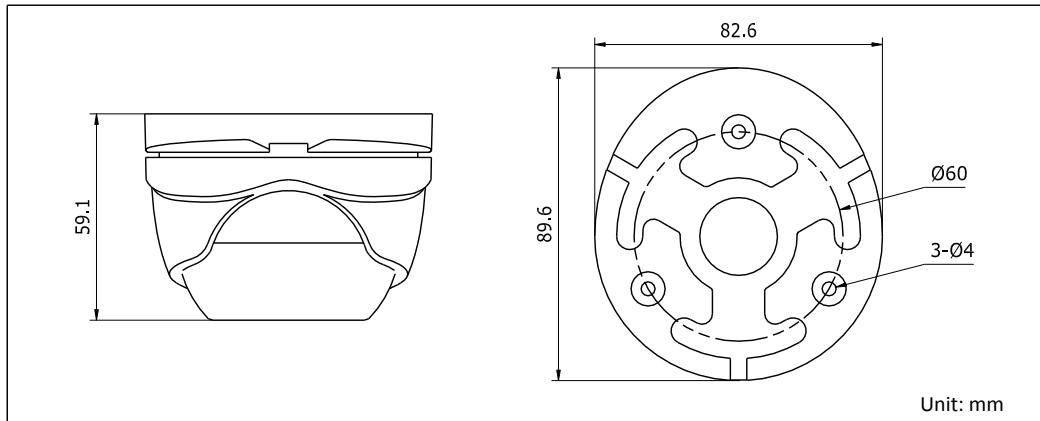

DS-2CE56C2T-IRM HD720P IR Turret Camera

Key Features

- 1.3 Megapixel high-performance CMOS
- Analog HD output, up to 720P resolution
- True Day/Night
- DNR, Smart IR
- Up to 20m IR distance
- IP66 weatherproof

Specifications

Camera	
Image Sensor	1.3MP CMOS Image Sensor
Signal System	PAL/NTSC
Effective Pixels	1280(H)*960(V)
Min. illumination	0.01 Lux @ (F1.2,AGC ON),0 Lux with IR
Shutter Time	1/25(1/30)s to 1/50,000s
Lens	2.8mm, 3.6mm, 6mm optional
	Angle of View: 74.6°(3.6mm), 92.6°(2.8mm), 49°(6mm)
Lens Mount	M12
Day & Night	ICR
Angle Adjustment	Pan: 0 - 360°, Tilt: 0 - 75°, Rotation: 0 - 360°
Synchronization	Internal synchronization
Video Frame Rate	720p@25fps/720p@30fps
HD Video Output	1 Analog HD output
S/N Ratio	> 62dB
General	
Operating Conditions	-40 °C – 60 °C (-40 °F – 140 °F), Humidity 90% or less (non-condensing)
Power Supply	12 VDC ± 15%
Power Consumption	Max. 4W
Protection Level	IP66
IR Range	Up to 20m
Dimensions	89.6 × 59.1 mm (3.53" × 2.33")
Weight	340 g

Order Models

DS-2CE56C2T-IRM

Dimensions

Accessories

DS-1272ZJ-110-TRS

Wall Mounting

DS-1275ZJ

Vertical Pole Mounting