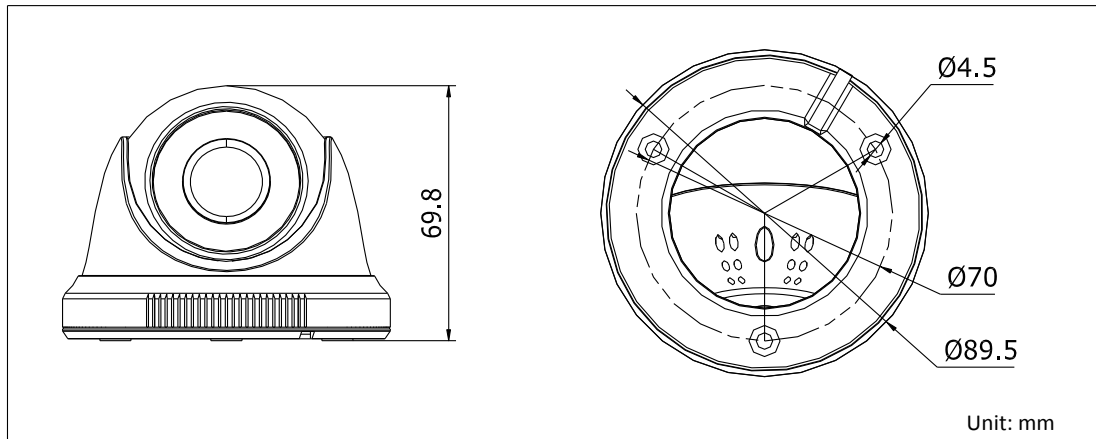

## Specifications

<b>Camera</b>	
Image Sensor	1MP CMOS Image Sensor
Signal System	PAL/NTSC
Effective Pixels	1296(H)*732(V)
Min. illumination	0.01 Lux @ (F1.2,AGC ON),0 Lux with IR
Shutter Time	1/25(1/30)s to 1/50,000s
Lens	2.8mm, 3.6mm, 6mm optional
	Angle of View: 70.9°(3.6mm), 92°(2.8mm), 56.7°(6mm)
Lens Mount	M12
Day & Night	ICR
Angle Adjustment	Pan: 0 - 360°, Tilt: 0 - 75°, Rotation: 0 - 360°
Synchronization	Internal synchronization
Video Frame Rate	720p@25fps/720p@30fps
HD Video Output	1 Analog HD output
S/N Ratio	> 62dB
<b>General</b>	
Operating Conditions	-20 °C - 45 °C (-4 °F - 113 °F), Humidity 90% or less (non-condensing)
Power Supply	12 VDC± 15%
Power Consumption	Max. 4W
IR Range	Up to 20m
Dimensions	Φ89.5 × 69.8 mm(Φ3.52" × 2.75")
Weight	250 g

## Dimensions