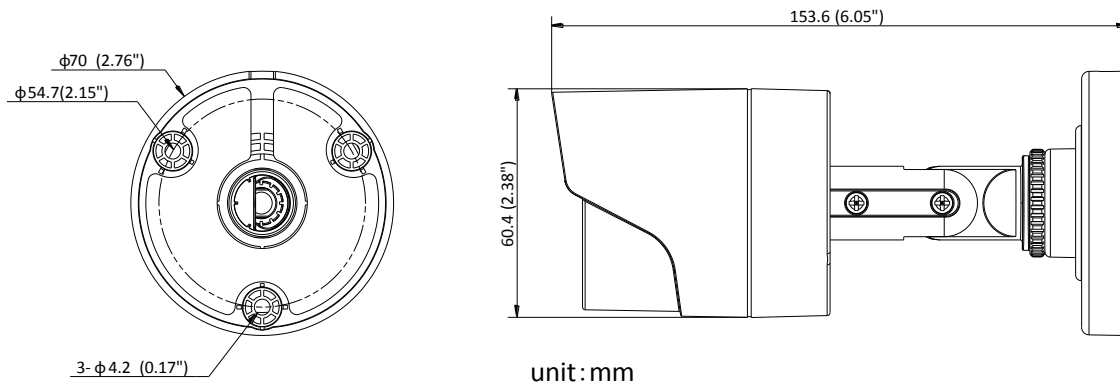

DS-2CE16D0T-IRP HD1080p IR Bullet Camera

Key Features

- 2 megapixel high-performance CMOS
- Analog HD output, up to 1080p resolution
- True Day/Night, Smart IR
- Up to 20m IR distance
- IP66 weatherproof

Specifications

Camera	
Image Sensor	2MP CMOS Image Sensor
Signal System	PAL/NTSC
Frame Rate	PAL: 1080p@25fps NTSC: 1080p@30fps
Resolution	1920 (H) × 1080 (V)
Min. illumination	0.01 Lux @ (F1.2,AGC ON),0 Lux with IR
Shutter Time	1/25(1/30)s to 1/50,000s
Lens	2.8mm, 3.6mm, 6mm optional
	Angle of View: 103°(2.8mm), 82.2°(3.6mm), 54°(6mm)
Lens Mount	M12
Day & Night	ICR
Angle Adjustment	Pan: 0 - 360°, Tilt: 0 - 180°, Rotation: 0 - 360°
Synchronization	Internal synchronization
Menu	
AGC	Low/middle/high
Day/Night Mode	Smart/color/BW(Black and White)
Backlight Compensation	Yes
DWDR	Yes
Language	English, Chinese
Functions	Brightness, Sharpness, DNR, Mirror
General	
Operating Conditions	-40 °C – 60 °C (-40 °F – 140 °F), Humidity 90% or less (non-condensing)
Power Supply	12 VDC ± 15%
Power Consumption	Max. 4W
Ingress Protection	IP66
Material	Plastic
IR Range	Up to 20 m
Dimensions	Φ 70 mm × 154 mm (Φ 2.76" × 6.06")
Weight	300 g (0.66 lb.)

Order Models

DS-2CE16D0T-IRP

Dimensions

Accessories

DS-1280ZI-XS
Junction box

DS-1H18
Video Balun

Distributed by

Headquarters