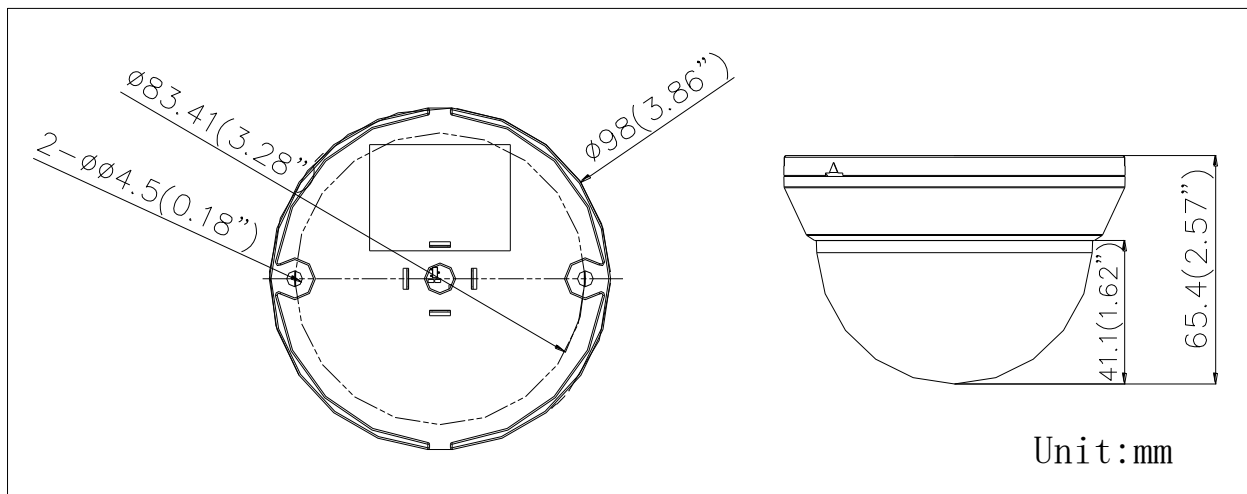

Dimensions

Distributed by

Headquarters
No.555 Qianmo Road, Binjiang District,
Hangzhou 310051, China
T +86-571-8807-5998
overseasbusiness@hikvision.com

Hikvision Poland
T +48-22-460-01-50
poland@hikvision.com

Hikvision USA
T +1-909-895-0400
sales.usa@hikvision.com

Hikvision India
T +91-22-28469900
sales@pramahikvision.com

Hikvision UK
T +44-1628-9021-4
support.uk@hikvision.com

Hikvision Europe
T +31-23-5542770
saleseuro@hikvision.com

Hikvision Italy
T +39-0438-6902
info.it@hikvision.com

Hikvision Singapore
T +65-6684-4718
sg@hikvision.com

Hikvision Middle East
T +971-4-8816086
salesme@hikvision.com

Hikvision France
T +33(0)1-85-330-444
info.fr@hikvision.com

Hikvision Oceania
T +61-2-8599-4233
salesau@hikvision.com

Hikvision Russia
T +7-495-669-67-99
saleru@hikvision.com

Hikvision Spain
T +34-91-737-16-55
info.es@hikvision.com

Hikvision Hong Kong
T +852-2151-1761