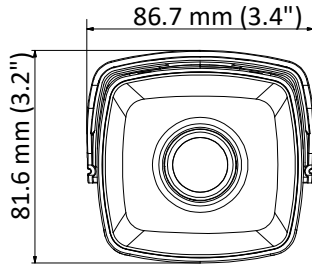

Order Models

DS-2CE16D8T-IT1F

Dimension