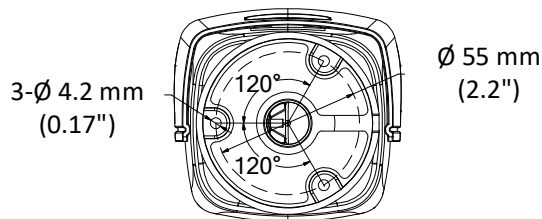

Order Models

DS-2CE16D8T-IT1F

Dimension