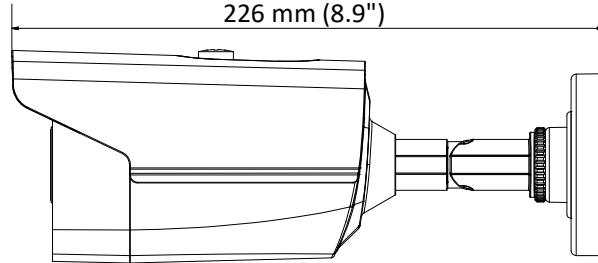

Order Models

DS-2CE16D8T-IT1F

Dimension