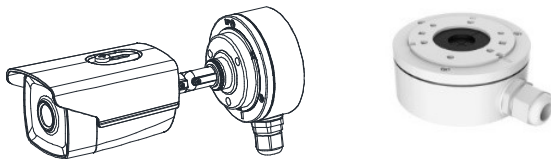

DS-2CE16D8T-IT1F 2 MP Ultra-Low Light Bullet Camera

Key Features

- 2 MP high performance CMOS
- Ultra-low light
- 1920 × 1080 resolution
- 2.8 mm, 3.6 mm, 6 mm fixed focal lens
- 130 dB true WDR, 3D DNR
- EXIR 2.0, smart IR, up to 30 m IR distance
- 4 in 1 video output (switchable TVI/AHD/CVI/CVBS)
- IP67
- Up the coax (HIKVISION-C)

Specification

Camera	
Image Sensor	2.0 megapixel progressive scan CMOS
Signal System	PAL/NTSC
Resolution	1920 (H) × 1080 (V)
Frame Rate	PAL: 1080p@25fps NTSC: 1080p@30fps
Min. Illumination	Color: 0.003 Lux @ (F1.2, AGC ON), 0 Lux with IR
Shutter Time	PAL: 1/25 s to 1/50, 000 s NTSC: 1/30 s to 1/50, 000 s
Lens	2.8 mm, 3.6 mm, 6 mm fixed lens
Horizontal Field of View	104° (2.8 mm), 79.1° (3.6 mm), 50.2° (6 mm)
Lens Mount	M12
Day & Night	IR cut filter
WDR (Wide Dynamic Range)	≥ 130 dB
Angle Adjustment	Pan: 0° to 360°, Tilt: 0° to 180°, Rotate: 0° to 360°
Menu	
Image Mode	STD/HIGH-SAT
AGC	Support
Day/Night Mode	Auto/Color/BW (Black White)
White Balance	Auto/Manual
AE (Auto Exposure) Mode	WDR/BLC/HLC/Global
Privacy Mask	4 programmable privacy masks
Motion Detection	4 programmable motion areas
NR (Noise Reduction)	3D/2D
Language	English
Functions	Brightness, Sharpness, Mirror, Smart IR, HLC
Interface	
Video Output	Switchable TVI/AHD/CVI/CVBS
General	
Operating Conditions	-40 °C to 60 °C (-40 °F to 140 °F), humidity: 90% or less (non-condensation)
Power Supply	12 VDC ±25% <i>*You are recommended to use one power adapter to supply the power for one camera.</i>
Power Consumption	Max. 2.6 W
Ingress Protection	IP67
Material	Metal
IR Range	Up to 30 m
Communication	Up the coax, Protocol: HIKVISION-C (TVI output)
Dimensions	81.6 mm × 86.7 mm × 226 mm (3.2" × 3.4" × 8.9")
Weight	Approx. 560 g (1.23 lb.)

Order Models

DS-2CE16D8T-IT1F

Dimension

Accessory

DS-1280ZJ-XS Junction Box

Distributed by

HIKVISION

Headquarters