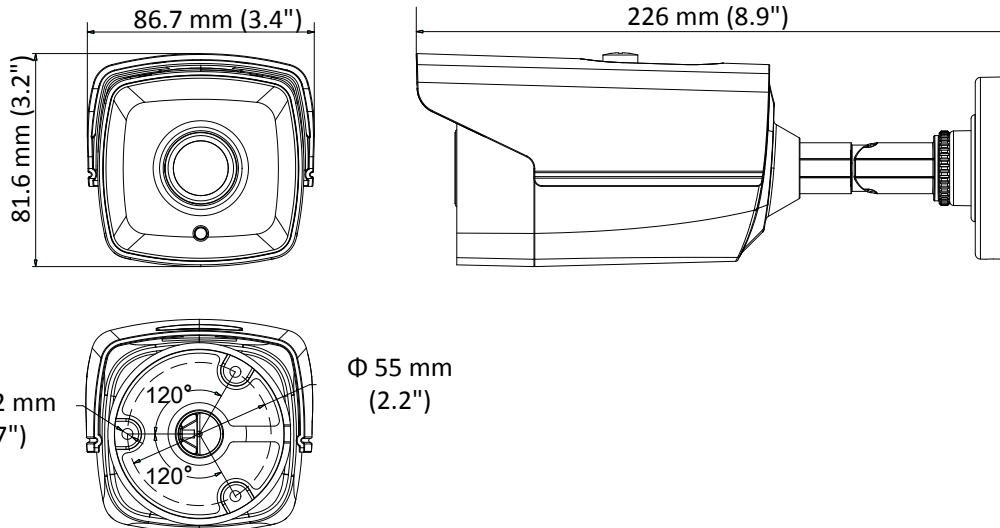

Order Models

DS-2CE16D8T-IT1E

Dimension