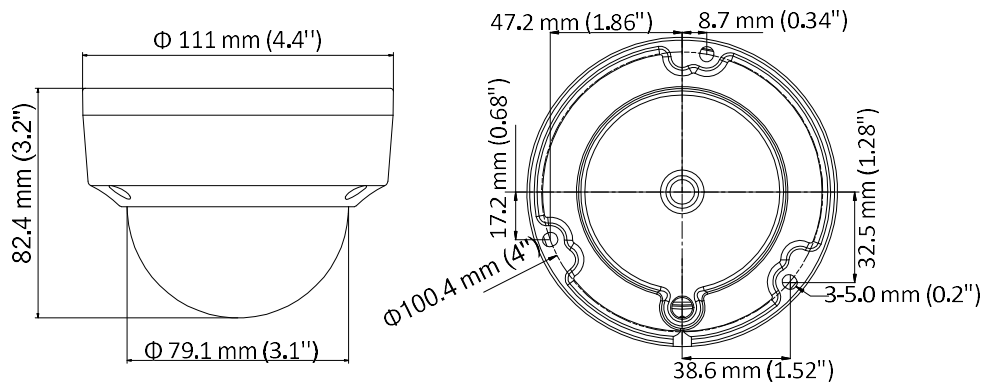

Order Models

DS-2CE56D8T-VPITF

Dimension