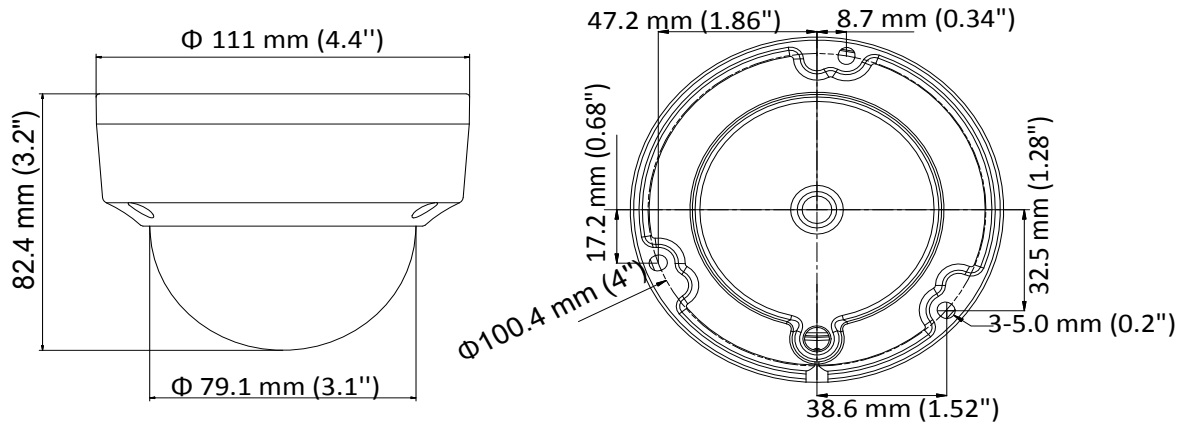

Order Models

DS-2CE57U8T-VPIT

Dimension

Accessory

Distributed by