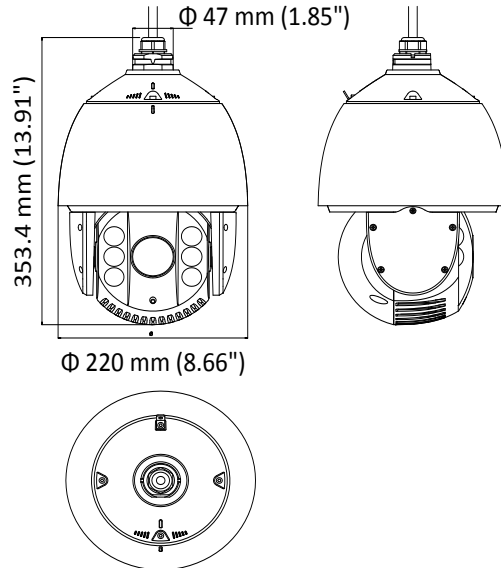

Order Model

DS-2AE7232TI-A(D)

Dimension

Accessory

Headquarters

No.555 Qianmo Road, Binjiang District,
Hangzhou 310051, China
T +86-571-8807-5998
overseasbusiness@hikvision.com

Hikvision USA
T +1-909-895-0400
sales.usa@hikvision.com

Hikvision Australia
T +61-2-8599-4233
salesau@hikvision.com

Hikvision India
T +91-22-28469900
sales@pramahikvision.com

Hikvision Canada
T +1-866-200-6690
sales.canada@hikvision.com

Hikvision Thailand
T +662-275-9949
sales.thailand@hikvision.com

Hikvision Europe
T +31-23-5542770
sales.eu@hikvision.com

Hikvision Italy
T +39-0438-6902
info.it@hikvision.com

Hikvision Brazil
T +55 11 3318-0050
Latam.support@hikvision.com

Hikvision Turkey
T +90 (216)521 7070- 7074
sales.tr@hikvision.com

Hikvision Malaysia
T +601-7652-2413
sales.my@hikvision.com

Hikvision UK & Ireland
T +01628-902140
sales.uk@hikvision.com

Hikvision South Africa
Tel: +27 (10) 0351172
sale.africa@hikvision.com

Hikvision France
T +33(0)1-85-330-450
info.fr@hikvision.com

Hikvision Kazakhstan
T +7-727-9730667
nikia.panfilov@hikvision.ru

Hikvision Vietnam
T +84-974270888
sales.vt@hikvision.com

Hikvision UAE
T +971-4-4432090
salesme@hikvision.com

Hikvision Singapore
T +65-6684-4718
sg@hikvision.com

Hikvision Spain
T +34-91-737-16-55
info.es@hikvision.com

Hikvision Tashkent
T +99-87-1238-9438
uzb@hikvision.ru

Hikvision Hong Kong
T +852-2151-1761
info.hk@hikvision.com

Hikvision Russia
T +7-495-669-67-99
saleru@hikvision.com

Hikvision Korea
T +82-(0)31-731-8817
sales.korea@hikvision.com

Hikvision Poland
T +48-22-460-01-50
info.pl@hikvision.com

Hikvision Indonesia
T +62-21-2933759
Sales.Indonesia@hikvision.com

Hikvision Colombia
sales.colombia@hikvision.com