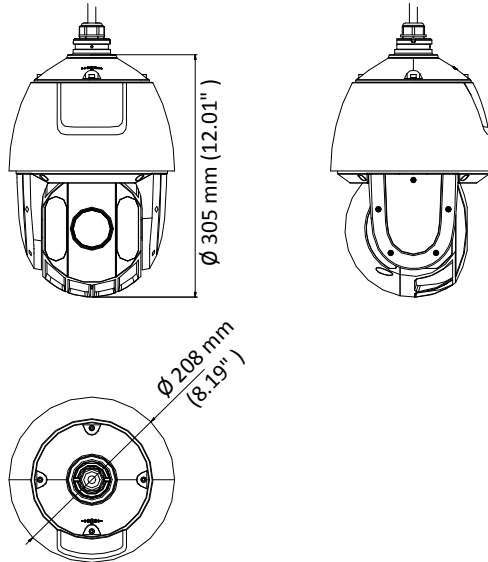

Order Model

DS-2AE5225TI-A(D)

Dimension

Accessory

HIKVISION®

Headquarters

No.555 Qianmo Road, Binjiang District,
Hangzhou 310051, China
T +86-571-8807-5998
overseasbusiness@hikvision.com

Hikvision USA
T +1-909-895-0400
sales.usa@hikvision.com

Hikvision Australia
T +61-2-8599-4233
salesau@hikvision.com

Hikvision India
T +91-22-28469900
sales@pramahikvision.com

Hikvision Canada
T +1-866-200-6690
sales.canada@hikvision.com

Hikvision Thailand
T +662-275-9949
sales.thailand@hikvision.com

Hikvision Europe
T +31-23-5542770
sales.eu@hikvision.com

Hikvision Italy
T +39-0438-6902
info.it@hikvision.com

Hikvision Brazil
T +55 11 3318-0050
Latam.support@hikvision.com

Hikvision Turkey
T +90 [216]521 7070- 7074
sales.tr@hikvision.com

Hikvision Malaysia
T +601-7652-2413
sales.my@hikvision.com

Hikvision UK & Ireland
T +01628-902140
sales.uk@hikvision.com

Hikvision South Africa
Tel: +27 (10) 0351172
sale.africa@hikvision.com

Hikvision France
T +33(0)1-85-330-450
info.fr@hikvision.com

Hikvision Kazakhstan
T +7-727-9730667
nikia.panfilov@hikvision.ru

Hikvision Vietnam
T +84-974270888
sales.vt@hikvision.com

Hikvision UAE
T +971-4-4432090
salesme@hikvision.com

Hikvision Singapore
T +65-6684-4718
sg@hikvision.com

Hikvision Spain
T +34-91-737-16-55
info.es@hikvision.com

Hikvision Tashkent
T +99-87-1238-9438
uzb@hikvision.ru

Hikvision Hong Kong
T +852-2151-1761
info.hk@hikvision.com

Hikvision Russia
T +7-495-669-67-99
saleru@hikvision.com

Hikvision Korea
T +82-(0)31-731-8817
sales.korea@hikvision.com

Hikvision Poland
T +48-22-460-01-50
info.pl@hikvision.com

Hikvision Indonesia
T +62-21-2933759
Sales.Indonesia@hikvision.com

Hikvision Colombia
sales.colombia@hikvision.com