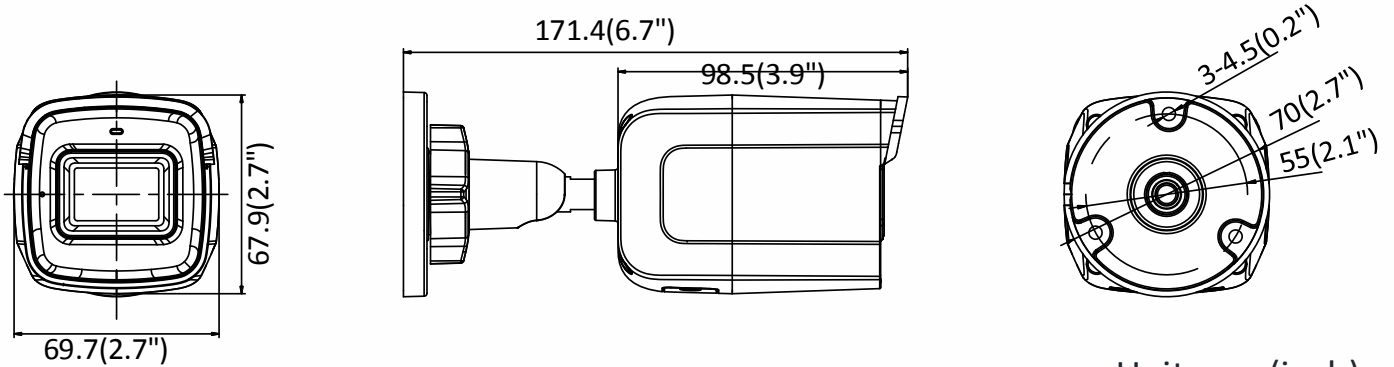

Dimensions

Unit: mm(inch)

Accessory

Distributed by