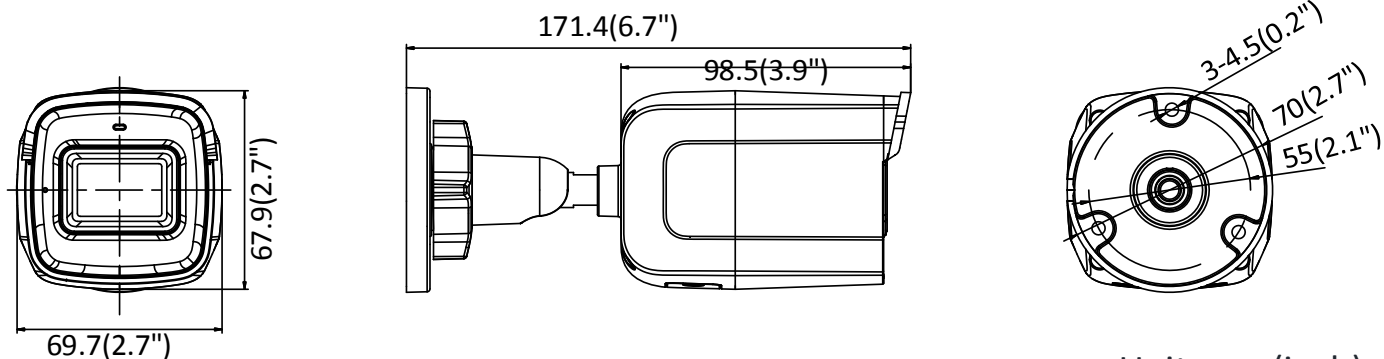

	error, HDD full
Network Storage	Support built-in microSD/SDHC/SDXC card (128G), local storage and NAS (NFS,SMB/CIFS), ANR
Protocols	TCP/IP, ICMP, HTTP, HTTPS, FTP, DHCP, DNS, DDNS, RTP, RTSP, RTCP, PPPoE, NTP, UPnP, SMTP, SNMP, IGMP, QoS, IPv6, UDP, Bonjour
General Function	One-key reset, anti-flicker, heartbeat, mirror, password protection, privacy mask, watermark, IP address filter
Firmware Version	V5.5.60
API	ONVIF(PROFILE S,PROFILE G), ISAPI
Simultaneous Live View	Up to 6 channels
User/Host	Up to 32 users 3 levels: Administrator, Operator and User
Client	iVMS-4200, Hik-Connect, iVMS-5200, iVMS-4500
Web Browser	IE8+, Chrome 31.0-44, Firefox 30.0-51, Safari 8.0+
Interface	
Communication Interface	1 RJ45 10M/100M self-adaptive Ethernet port
On-board Storage	Built-in microSD/SDHC/SDXC slot, up to 128 GB
Audio I/O	1 Built-in mic, mono sound
Video Out	No
Alarm I/O	No
Reset Button	Yes
Wi-Fi	
Wireless Standards	IEEE802.11b, 802.11g, 802.11n
Frequency Range	2.412 GHz - 2.472 GHz
Channel Bandwidth	20/40MHz
Protocols	802.11b: CCK, QPSK, BPSK, 802.11g/n: OFDM
Security	64/128-bit WEP, WPA/WPA2, WPA-PSK/WPA2-PSK, WPS
Transfer Rates	11b/g: 54Mbps, 11n: up to 150Mbps
Wireless Range	Up to 50 m (The performance varies based on actual environment)
Power Consumption	<20dBm
General	
Operating Conditions	-30 °C to +60 °C (-22 °F to +140 °F), Humidity 95% or less (non-condensing)
Power Supply	12 VDC ± 25%, Φ 5.5 mm coaxial plug power
Power Consumption and Current	12 VDC, 0.4 A, Max: 4.8W
Protection Level	IP66
Material	Front cover: plastic, camera body: metal
Dimensions	Camera: 69.7 mm × 67.9 mm × 171.4 mm (2.7" × 2.7" × 6.7") With package: 216 mm × 121 mm × 118 mm (8.5" × 4.8" × 4.6")
Weight	Camera: 372g (0.8lb) With package: 659g(1.5lb)

Available Model:

DS-2CD2021G1-IDW1(2.8/4 mm)

Dimensions

Unit: mm(inch)

Accessory

DS-1280ZI-S
Junction Box

Distributed by

HIKVISION