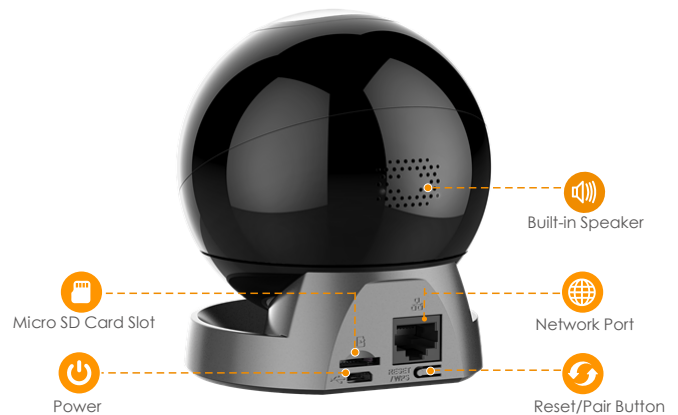

Imou

Ranger IQ

All-connected AI Gateway Camera

With 1080P Full HD live monitoring and pan & tilt feature, Ranger IQ ensures every corner of your home completely covered. With Sony Starlight sensor it can see color streaming clearly even when it is getting dark. Human Detection quickly finds human targets in the images and send you accurate alerts. With Airfly it can work as center of a smart alarm system, and automatically pan & tilt to watch what really matters.

Abnormal Sound Alarm

Sends alerts to your smartphone when it detects abnormal sound

Airfly Gateway

Smart connect to alarm sensors

Built-in Siren

Scare strangers away from your home

Diversified Storage

Supports NVR, Cloud Storage or Micro SD card (up to 256GB)

Auto-cruise

Survey the area 360° horizontally

Stay close with what you care

With Cloud service, you will have access to what you care as long as Internet is available. You can record daily or motion videos on Cloud and playback anytime anywhere.

Front View

Back View

Specifications

Camera

1/2.8 2" Megapixel Progressive CMOS
 2MP (1920 x 1080)
 Night Vision: 10m(33ft) Distance
 Starlight night vision
 3.6mm Fixed Lens
 Field of View : 87° (H), 46° (V), 107° (D)
 355° Pan & 0~90° Tilt