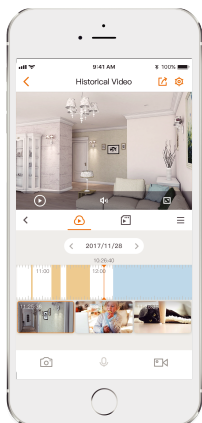

Imou

Ranger IQ

All-connected AI Gateway Camera

With 1080P Full HD live monitoring and pan & tilt feature, Ranger IQ ensures every corner of your home completely covered. With Sony Starlight sensor it can see color streaming clearly even when it is getting dark. Human Detection quickly finds human targets in the images and send you accurate alerts. With Airfly it can work as center of a smart alarm system, and automatically pan & tilt to watch what really matters.

H.265 1080P Full HD

See more than 720P

Human Detection

Quickly finds human targets in your home

Human Motion Tracking

Automatically tracks moving human targets

Privacy Mask

Hide the lens to protect your personal privacy

Abnormal Sound Alarm

Sends alerts to your smartphone when it detects abnormal sound

Airfly Gateway

Smart connect to alarm sensors

Built-in Siren

Scare strangers away from your home

Diversified Storage

Supports NVR, Cloud Storage or Micro SD card (up to 256GB)

Auto-cruise

Survey the area 360° horizontally

Stay close with what you care

With Cloud service, you will have access to what you care as long as Internet is available. You can record daily or motion videos on Cloud and playback anytime anywhere.