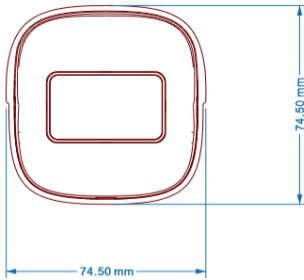

20m IR

IP67

μSD

ONVIF

### Features

- **2Megapixel** 1920x1080 @25fps
- **H.265+** Compression
- 3.6mm Fixed Lens
- BLC, HLC, Defog, 3DDNR, ROI etc
- 120dB True **WDR**
- **Audio** : 1 Audio In
- **Alarm** : 1 in / 1 out
- Support μSD up to 128GB
- POE / 12VC Dual Power, CVBs
- Smart Functions : **Object Removal, Line Crossing, Area Intrusion, People Counting, Crowd Density, Face Recognition**

### SPECIFICATION

Model	CNC-3332-S
Image Sensor	1/2.8" progressive scan CMOS Sensor
Resolution	1920x1080 / 720p @25fps
Shuttle	1/25s ~ 1/100,000s
Lens	M12 3.6mm Fixed Lens
LEDs	850nm IR LED Array
Day & Night	Filter Change or TDN (True Day & Night)
Min. Illumination	0 Lux up to 20m
Network	10/100-BaseT, RJ45
Bit Rate	128Kbps ~ 6Mbps
Compression	3-Stream : H.265+ / H.264+
W. Environment	-30°~+60°C, <90° Humidity (Non-Condensing)
Power	POE IEEE 802.3af / 12VDC, <7.5W
Dimension	74.5 x 74.5 x 167.5mm(L), 0.39kg