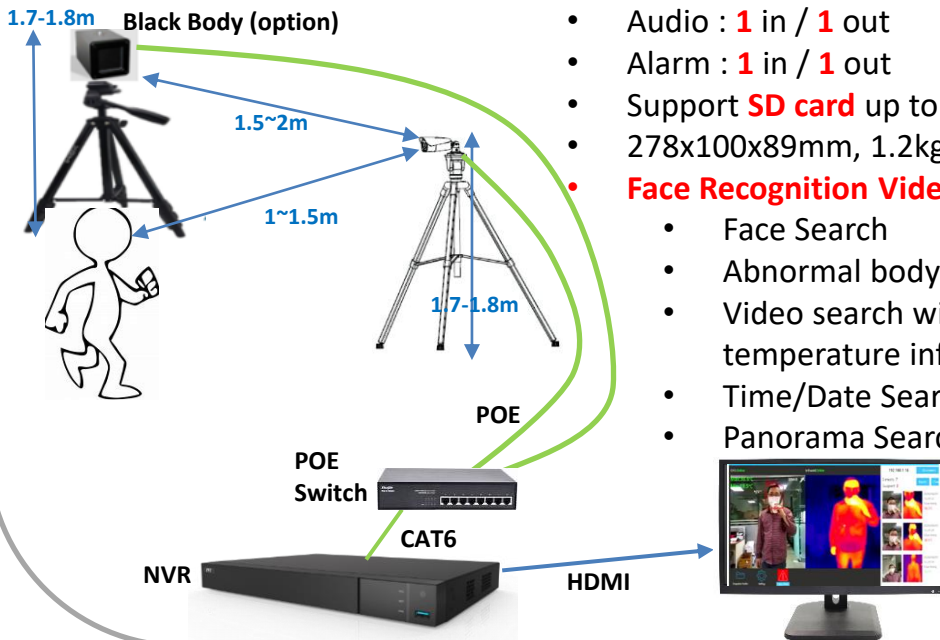

CNC-363T – Dual Sensor Face Recognition IP Camera

Features

- **Visible Light 5MP @25fps**
- **Thermal Imaging @384x288**
- **Starlight** IP Camera with **4mm** Lens
- True **WDR** 120dB
- Body Temperature super-imposed on video
- High Precision : **+/- 0.3°C (with black body)**
- High Detection Rate : **>5 person/s**
- Reading Distance : **1.5~3m**
- **Sound Alarm when body temperature detect >37°C**
- Build-in **White Light + Speaker**
- Audio : **1 in / 1 out**
- Alarm : **1 in / 1 out**
- Support **SD card** up to 128GB
- 278x100x89mm, 1.2kg
- **Face Recognition Video Recording :**
 - Face Search
 - Abnormal body temperature search
 - Video search with face with body temperature information
 - Time/Date Search
 - Panorama Search

Face Recognition Recorder

HN-3216-4KF

- 16ch
- 2HDD up to 8TB each

HN-3232-4KF

- 32ch
- 2HDD up to 8TB each

HN-3432-4KF

- 32ch
- 4HDD up to 8TB each