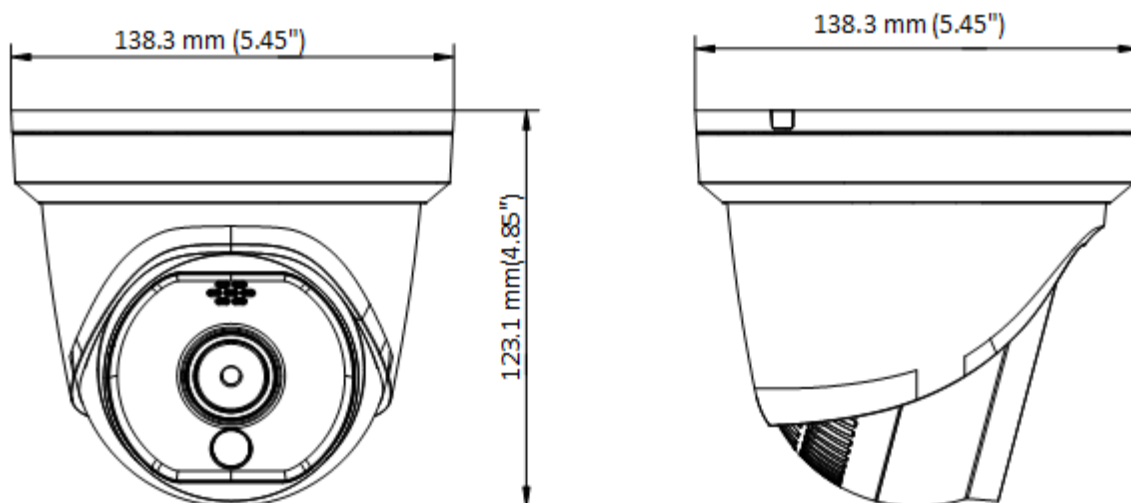

Available Model

DS-2TD1117-3/PA

Dimension

Distributed by

**HIKVISION®****Headquarters**

No.555 Qianmo Road, Binjiang District,
Hangzhou 310051, China
T +86-571-8807-5998
overseasbusiness@hikvision.com

Hikvision USA
T +1-909-895-0400
sales.usa@hikvision.com