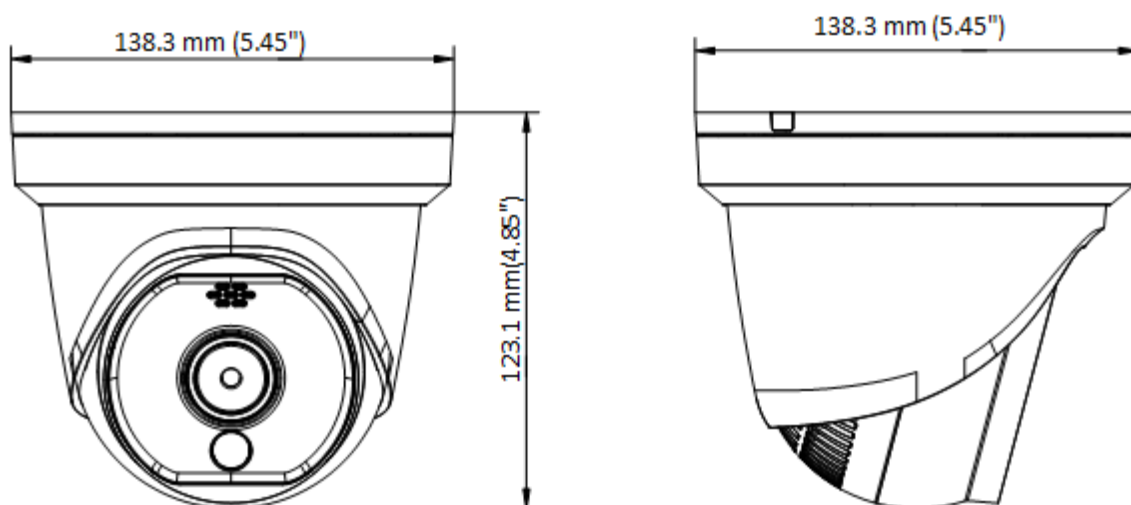

Available Model

DS-2TD1117-6/PA

Dimension

Distributed by

**HIKVISION®****Headquarters**

No.555 Qianmo Road, Binjiang District,
Hangzhou 310051, China
T +86-571-8807-5998
overseasbusiness@hikvision.com

Hikvision USA
T +1-909-895-0400
sales.usa@hikvision.com